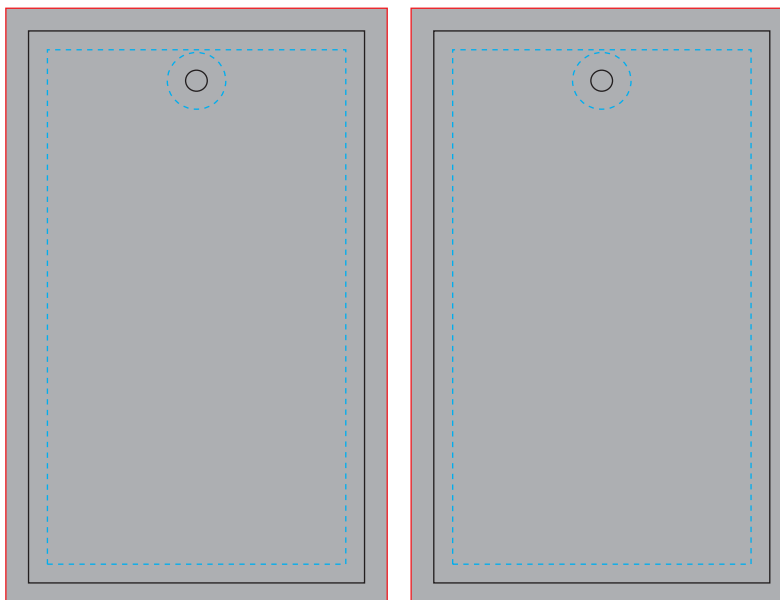

DESIGN INFORMATION

Select from a choice of 10 stock color trims sets
Zipper teeth, tape, and metal pull must match

RECYCLED CANVAS LUNCH COOLER - SMALL

HANG TAG

Artwork Layout

NOTE: ART SHOWN AT 100%
Final Dimensions: 1.75"W x 2.875"H

Blue dotted line marks artwork safe zone

All artwork must bleed to red line

Black line marks product edge

Black Dotted Line marks Stitch Line

FRONT

BACK

PLACEMENT REFERENCE
HANG TAG ATTACHED TO LEFT SIDE WEBBING

DESIGN INFORMATION

All artwork is printed using CMYK and PMS colors are for reference only

RECYCLED CANVAS LUNCH COOLER - SMALL

WOVEN TAG

Artwork Layout

NOTE: ART SHOWN AT 100%
Final Flat Dimensions: 2.0"W x 1.5"H

Orange dotted line marks fold line

Blue dotted line marks artwork safe zone

Black line marks product edge

Black Dotted Line marks Stitch Line

PLACEMENT REFERENCE
WOVEN TAG ATTACHED TO RIGHT SIDE SEAM

DESIGN INFORMATION