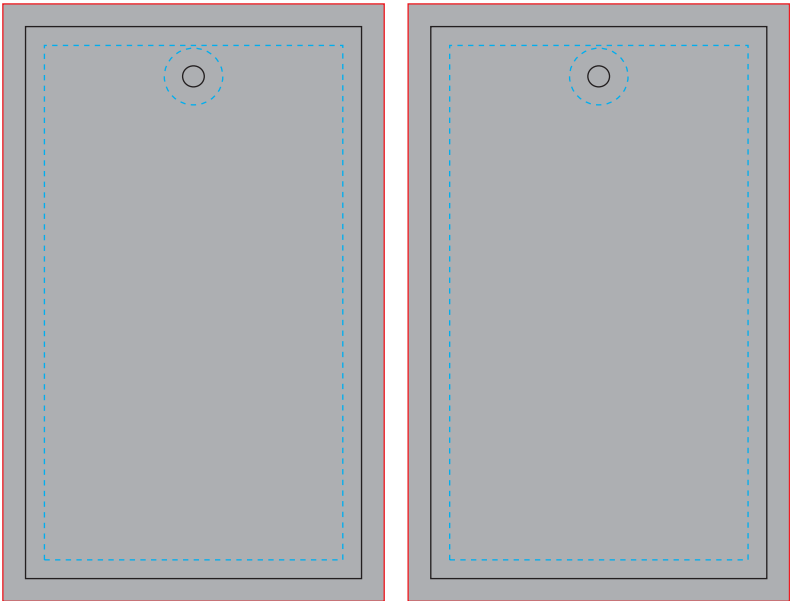

Black line marks product edge

Black Dotted Line marks Stitch Line

Front

Back

RECYCLED CANVAS WINE TOTE

HANG TAG

Artwork Layout

NOTE: ART SHOWN AT 100%
Final Dimensions: 1.75"W x 2.875"H

Blue dotted line marks artwork safe zone
All artwork must bleed to red line
Black line marks product edge
Black Dotted Line marks Stitch Line

FRONT

BACK

DESIGN INFORMATION

All artwork is printed using CMYK and PMS colors are for reference only

RECYCLED CANVAS WINE TOTE

WOVEN TAG

Artwork Layout

NOTE: ART SHOWN AT 100%
Final Flat Dimensions: 2.0"W x 1.5"H

Orange dotted line marks fold line
Blue dotted line marks artwork safe zone
Black line marks product edge
Black Dotted Line marks Stitch Line

PLACEMENT REFERENCE
WOVEN TAG ATTACHED TO RIGHT SIDE SEAM

DESIGN INFORMATION

Artwork can use up to 7 color total
Color will be a closest match to PMS reference