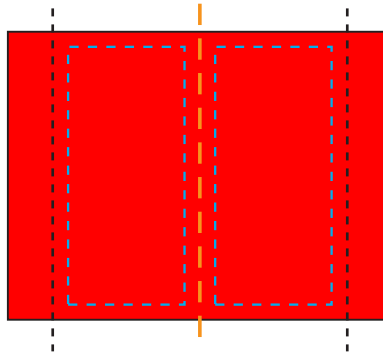

Black line marks product edge

Black Dotted Line marks Stitch Line

Front

Back

RECYCLED CANVAS WINE TOTE

HANG TAG

Artwork Layout

NOTE: ART SHOWN AT 100%
Final Dimensions: 1.75"W x 2.875"H

Blue dotted line marks artwork safe zone
All artwork must bleed to red line
Black line marks product edge
Black Dotted Line marks Stitch Line

FRONT

BACK

DESIGN INFORMATION

All artwork is printed using CMYK and PMS colors are for reference only

RECYCLED CANVAS WINE TOTE

WOVEN TAG

Artwork Layout

NOTE: ART SHOWN AT 100%
Final Flat Dimensions: 2.0"W x 1.5"H

Orange dotted line marks fold line
Blue dotted line marks artwork safe zone
Black line marks product edge
Black Dotted Line marks Stitch Line

PLACEMENT REFERENCE
WOVEN TAG ATTACHED TO RIGHT SIDE SEAM

DESIGN INFORMATION

Artwork can use up to 7 color total
Color will be a closest match to PMS reference