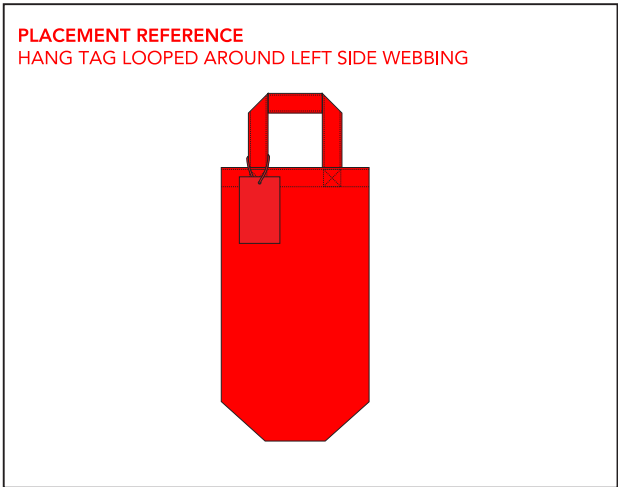

For best artwork results, we recommend 1mm line thickness for lines and spacing

RECYCLED CANVAS WINE TOTE

Artwork Layout

NOTE: ART SHOWN AT 30%

Blue dotted line marks artwork safe zone

All artwork must bleed to red line

Black line marks product edge

Black Dotted Line marks Stitch Line

Front

Back

RECYCLED CANVAS WINE TOTE

HANG TAG

Artwork Layout

NOTE: ART SHOWN AT 100%
Final Dimensions: 1.75"W x 2.875"H

Blue dotted line marks artwork safe zone
All artwork must bleed to red line
Black line marks product edge
Black Dotted Line marks Stitch Line

FRONT

BACK

DESIGN INFORMATION

All artwork is printed using CMYK and PMS colors are for reference only

RECYCLED CANVAS WINE TOTE

WOVEN TAG

Artwork Layout

NOTE: ART SHOWN AT 100%
Final Flat Dimensions: 2.0"W x 1.5"H

Orange dotted line marks fold line
Blue dotted line marks artwork safe zone
Black line marks product edge
Black Dotted Line marks Stitch Line