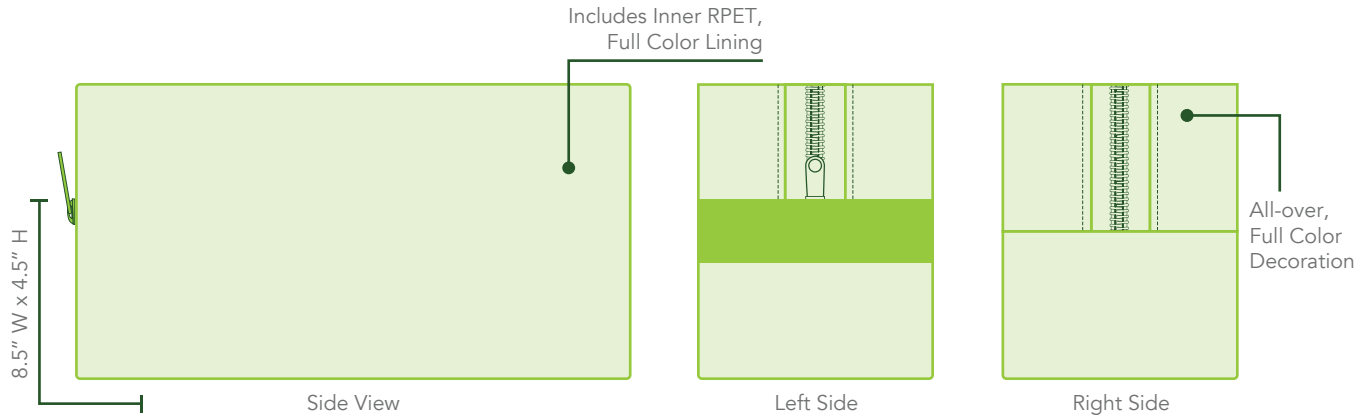

RECYCLED CANVAS

DOPP KIT

Choose from
10 zipper &
webbing colors

PRODUCTION
TIME

MINIMUM
ORDER

FULL
COLOR

PREMIUM ADD ONS

Custom Woven Tag

Full-Color Hang Tag

PRODUCTION TIME 15 DAYS (up to 1000 qty)

RECYCLED CANVAS

DOPP KIT

 Made from post consumer waste (~4 plastic bottles)

BASE PRICE (R)

QTY	250	500	1000
RECYCLED CANVAS DOPP KIT	14.65	13.42	12.25

Base price includes: Full color, full bleed recycled canvas dopp kit with full color RPET lining. Choice of 10 trim colors for zipper and webbed strap. Bulk packaged.

ADD-ONS (R)

QTY	250	500	1000
WOVEN TAG	1.42	0.83	0.58
HANG TAG	2.75	1.42	0.75
REMOVE LINING	-1.75	-1.67	-1.65
INDIVIDUAL POLYBAG	0.42	0.30	0.25