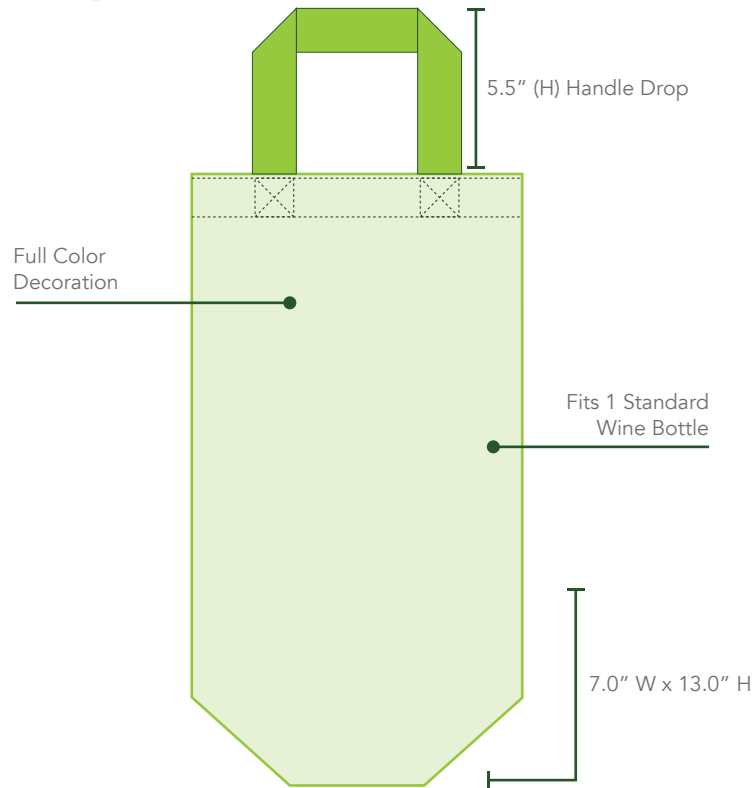

RECYCLED CANVAS

WINE TOTE