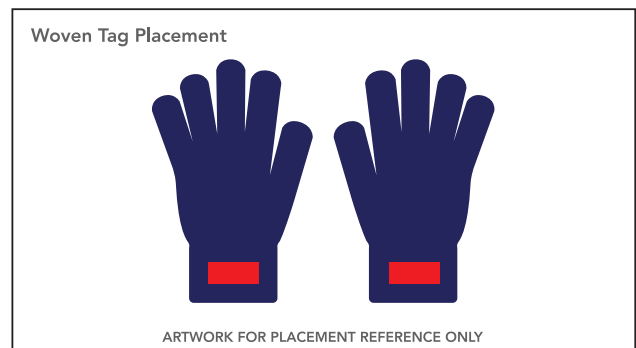

Final Dimensions: 1.75" W X .75" H