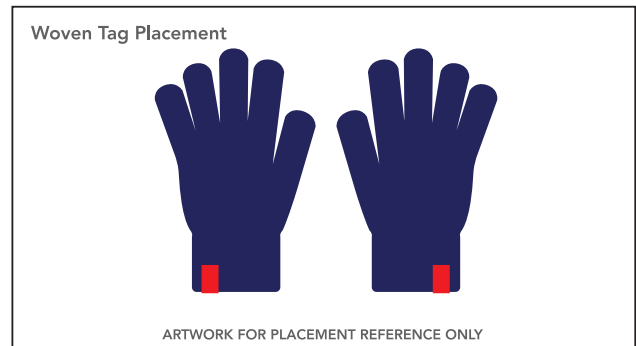

## WOVEN TAGS

### Artwork Layout

NOTE: ART SHOWN AT 100%

Blue dotted line marks artwork safe zone

Orange dotted line marks fold line

Black line marks product edge

Black Dotted Line marks Stitch Line

Full Dimensions: .59" W X 1.97" H  
Folded at: .985"