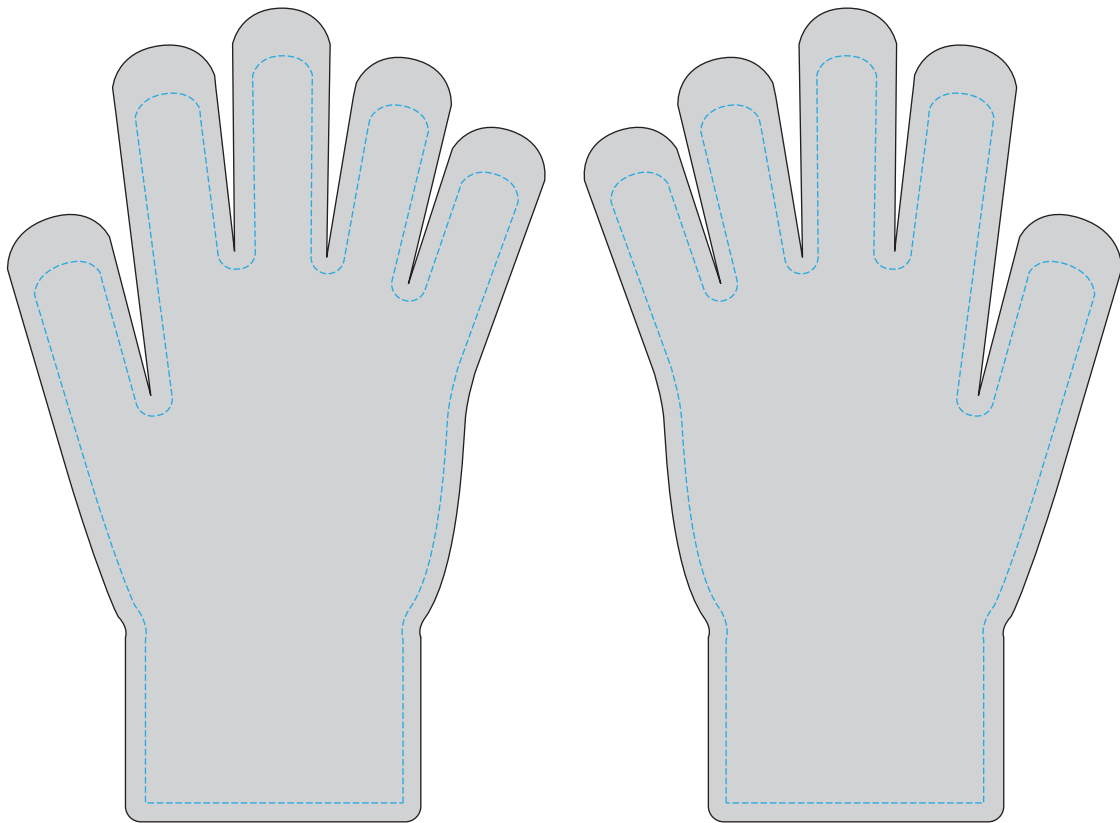

PREMIUM CABLE KNIT GLOVES

Artwork Layout

NOTE: ART SHOWN AT 50%

PALM OF HANDS

DESIGN INFORMATION

Up to 4 colors can be printed on glove
Artwork must be within blue dotted lines