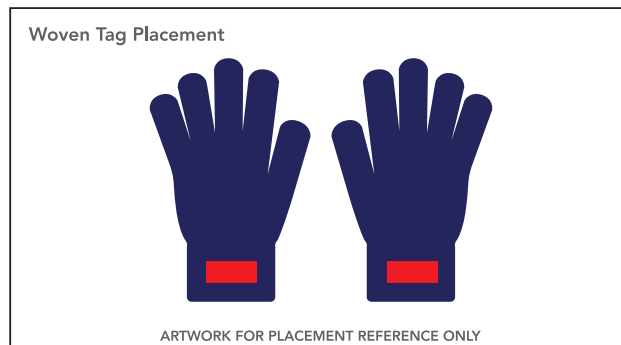

### Artwork Layout

NOTE: ART SHOWN AT 100%

Blue dotted line marks artwork safe zone

Orange dotted line marks fold line

Black line marks product edge

Black Dotted Line marks Stitch Line

Final Dimensions: 1.75" W X .75" H