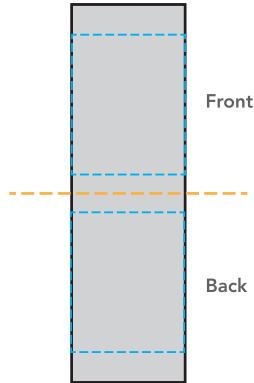

### Artwork Layout

NOTE: ART SHOWN AT 100%

Blue dotted line marks artwork safe zone

Orange dotted line marks fold line

Black line marks product edge

Black Dotted Line marks Stitch Line

Full Dimensions: .59" W X 1.97" H  
Folded at: .985"

Final Dimensions: 1.75" W X .75" H

**DESIGN INFORMATION**  
Up to 7 colors can be used  
All colors are closest match only  
Artwork must fall within blue dotted lines