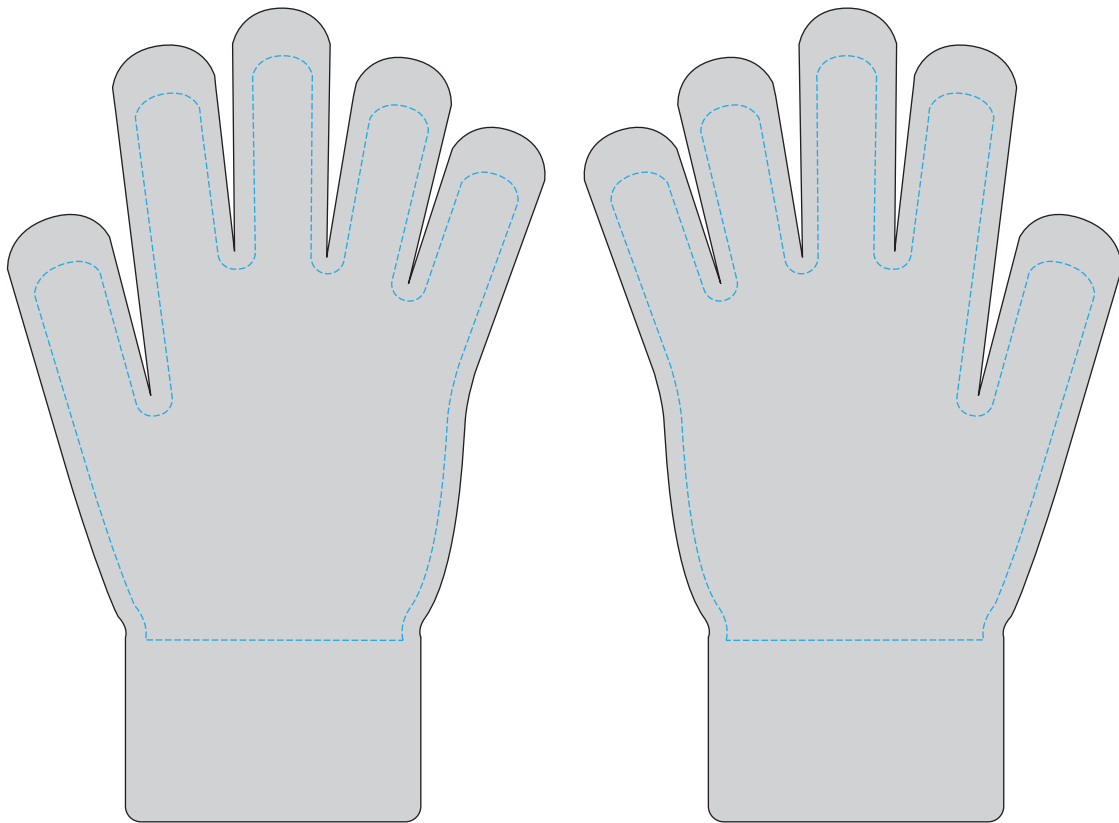

PREMIUM KNIT GLOVES

Artwork Layout

NOTE: ART SHOWN AT 50%

PALM OF HANDS

DESIGN INFORMATION

Up to 4 colors can be printed on glove
Artwork must be within blue dotted lines