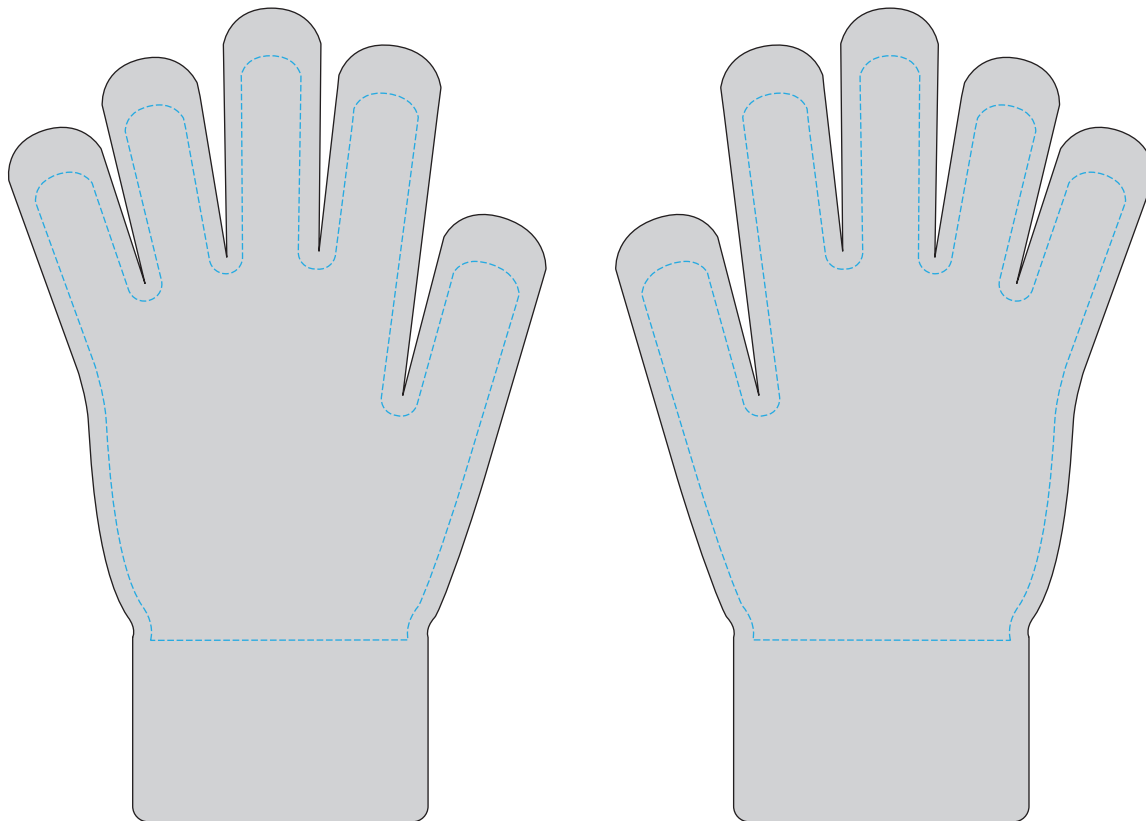

PREMIUM KNIT GLOVES

Artwork Layout

NOTE: ART SHOWN AT 50%

Artwork must be within blue dotted lines
Black line marks product edge

Product Dimensions

Total Height (Includes cuff)
IN: 8.5" | CM: 21.59cm
Palm Width
IN: 3.25" | CM: 8.25cm
Cuff Height
IN: 1.92" | CM: 4.87cm
Cuff Width
IN: 3.08" | CM: 7.82cm

BACK OF HANDS

DESIGN INFORMATION

Base product is a solid color glove + woven tag

Screenprinting (up to 4 colors) and Thermal transfers are available as an add-on

One color horizontal stripes are available as an add-on

NOTE: ART SHOWN AT 100%

Blue dotted line marks artwork safe zone

Orange dotted line marks fold line

Black line marks product edge

Black Dotted Line marks Stitch Line

Full Dimensions: .59" W X 1.97" H
Folded at: .985"

Final Dimensions: 1.75" W X .75" H

DESIGN INFORMATION
Up to 7 colors can be used
All colors are closest match only
Artwork must fall within blue dotted lines

PREMIUM KNIT GLOVES

VEGAN LEATHER PATCH

Artwork Layout