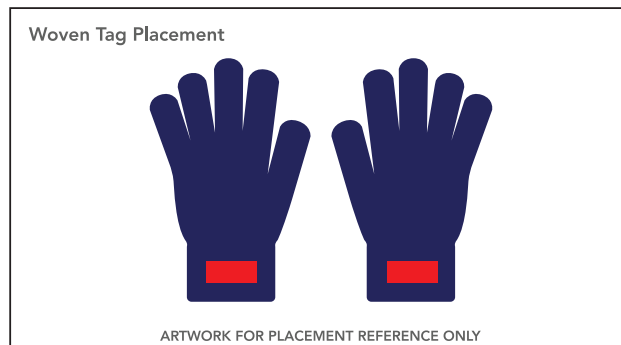

BACK OF HANDS

DESIGN INFORMATION

Base product is a solid color glove + woven tag

Screenprinting (up to 4 colors) and Thermal transfers are available as an add-on

One color horizontal stripes are available as an add-on

NOTE: ART SHOWN AT 100%

Blue dotted line marks artwork safe zone

Orange dotted line marks fold line

Black line marks product edge

Black Dotted Line marks Stitch Line

Full Dimensions: .59" W X 1.97" H
Folded at: .985"

Final Dimensions: 1.75" W X .75" H

DESIGN INFORMATION
Up to 7 colors can be used
All colors are closest match only
Artwork must fall within blue dotted lines

PREMIUM KNIT GLOVES

VEGAN LEATHER PATCH

Artwork Layout

NOTE: ART SHOWN AT 100%

Blue dotted line marks artwork safe zone

Orange dotted line marks fold line

Black line marks product edge

Black Dotted Line marks Stitch Line

Final Dimensions: 1.75" W X .75" H

Black