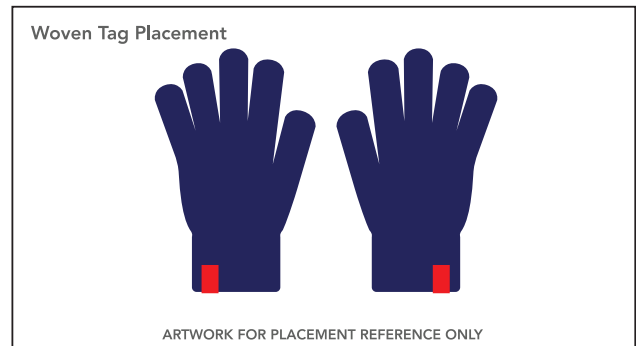

Artwork Layout

NOTE: ART SHOWN AT 50%

DESIGN INFORMATION

Only 1 color can be used if using standard dot pattern
Up to 4 colors can be used for custom rubber gripping

PREMIUM KNIT GLOVES

WOVEN TAGS

Artwork Layout

NOTE: ART SHOWN AT 100%

Blue dotted line marks artwork safe zone

Orange dotted line marks fold line

Black line marks product edge

Black Dotted Line marks Stitch Line

Full Dimensions: .59" W X 1.97" H
Folded at: .985"

Final Dimensions: 1.75" W X .75" H

DESIGN INFORMATION
Up to 7 colors can be used
All colors are closest match only
Artwork must fall within blue dotted lines

PREMIUM KNIT GLOVES

VEGAN LEATHER PATCH

Artwork Layout

NOTE: ART SHOWN AT 100%

Blue dotted line marks artwork safe zone

Orange dotted line marks fold line

Black line marks product edge

Black Dotted Line marks Stitch Line

Final Dimensions: 1.75" W X .75" H

Black