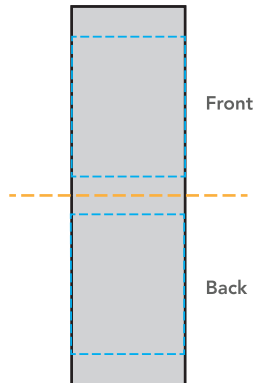

PREMIUM KNIT GLOVES

Artwork Layout

NOTE: ART SHOWN AT 50%

Artwork must be within blue dotted lines
Black line marks product edge

Product Dimensions

Total Height (Includes cuff)
IN: 8.5" | CM: 21.59cm
Palm Width
IN: 3.25" | CM: 8.25cm
Cuff Height
IN: 1.92" | CM: 4.87cm
Cuff Width
IN: 3.08" | CM: 7.82cm

Artwork Layout

NOTE: ART SHOWN AT 50%

DESIGN INFORMATION

Only 1 color can be used if using standard dot pattern
Up to 4 colors can be used for custom rubber gripping

PREMIUM KNIT GLOVES

WOVEN TAGS

Artwork Layout

NOTE: ART SHOWN AT 100%

Blue dotted line marks artwork safe zone

Orange dotted line marks fold line

Black line marks product edge

Black Dotted Line marks Stitch Line

Full Dimensions: .59" W X 1.97" H
Folded at: .985"

NOTE: ART SHOWN AT 100%

Blue dotted line marks artwork safe zone

Orange dotted line marks fold line

Black line marks product edge

Black Dotted Line marks Stitch Line

Final Dimensions: 1.75" W X .75" H

Black