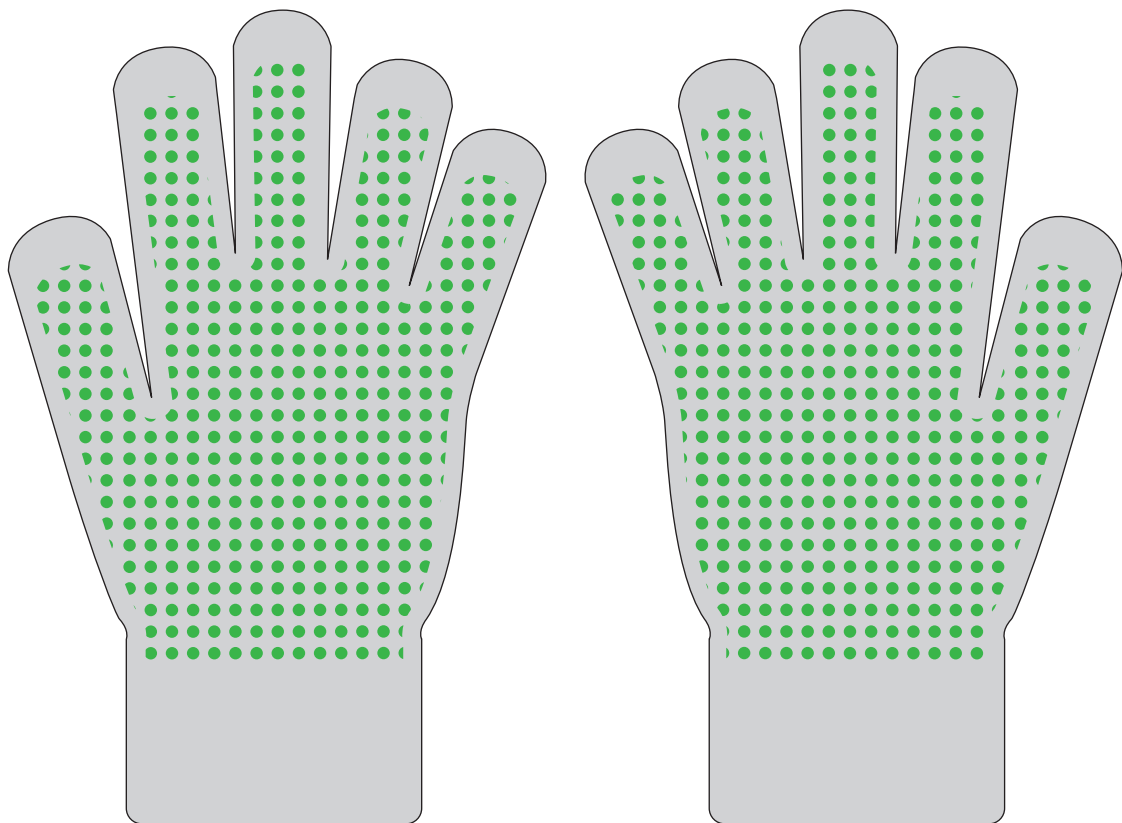

PREMIUM KNIT GLOVES

RUBBER GRIPS

Artwork Layout

NOTE: ART SHOWN AT 50%

DESIGN INFORMATION

Only 1 color can be used if using standard dot pattern
Up to 4 colors can be used for custom rubber gripping