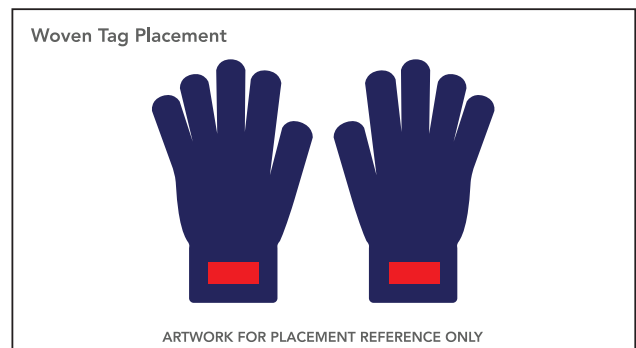

Artwork Layout

NOTE: ART SHOWN AT 50%

DESIGN INFORMATION

Only 1 color can be used if using standard dot pattern
Up to 4 colors can be used for custom rubber gripping

PREMIUM KNIT GLOVES

WOVEN TAGS

Artwork Layout

NOTE: ART SHOWN AT 100%

Blue dotted line marks artwork safe zone

Orange dotted line marks fold line

Black line marks product edge

Black Dotted Line marks Stitch Line

Full Dimensions: .59" W X 1.97" H
Folded at: .985"

Final Dimensions: 1.75" W X .75" H

DESIGN INFORMATION
Up to 7 colors can be used
All colors are closest match only
Artwork must fall within blue dotted lines

PREMIUM KNIT GLOVES

VEGAN LEATHER PATCH

Artwork Layout

NOTE: ART SHOWN AT 100%

Blue dotted line marks artwork safe zone

Orange dotted line marks fold line

Black line marks product edge

Black Dotted Line marks Stitch Line

Final Dimensions: 1.75" W X .75" H

Black