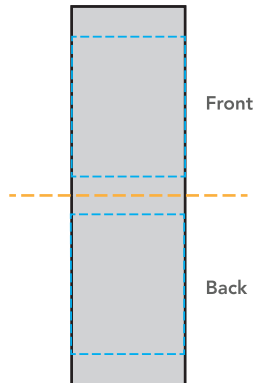

PREMIUM KNIT GLOVES

Artwork Layout

NOTE: ART SHOWN AT 50%

Artwork must be within blue dotted lines
Black line marks product edge

Product Dimensions

Total Height (Includes cuff)
IN: 8.5" | CM: 21.59cm
Palm Width
IN: 3.25" | CM: 8.25cm
Cuff Height
IN: 1.92" | CM: 4.87cm
Cuff Width
IN: 3.08" | CM: 7.82cm

PREMIUM KNIT GLOVES

WOVEN TAGS

Artwork Layout

NOTE: ART SHOWN AT 100%

Blue dotted line marks artwork safe zone

Orange dotted line marks fold line

Black line marks product edge

Black Dotted Line marks Stitch Line

Full Dimensions: .59" W X 1.97" H
Folded at: .985"

Final Dimensions: 1.75" W X .75" H

DESIGN INFORMATION
Up to 7 colors can be used
All colors are closest match only
Artwork must fall within blue dotted lines