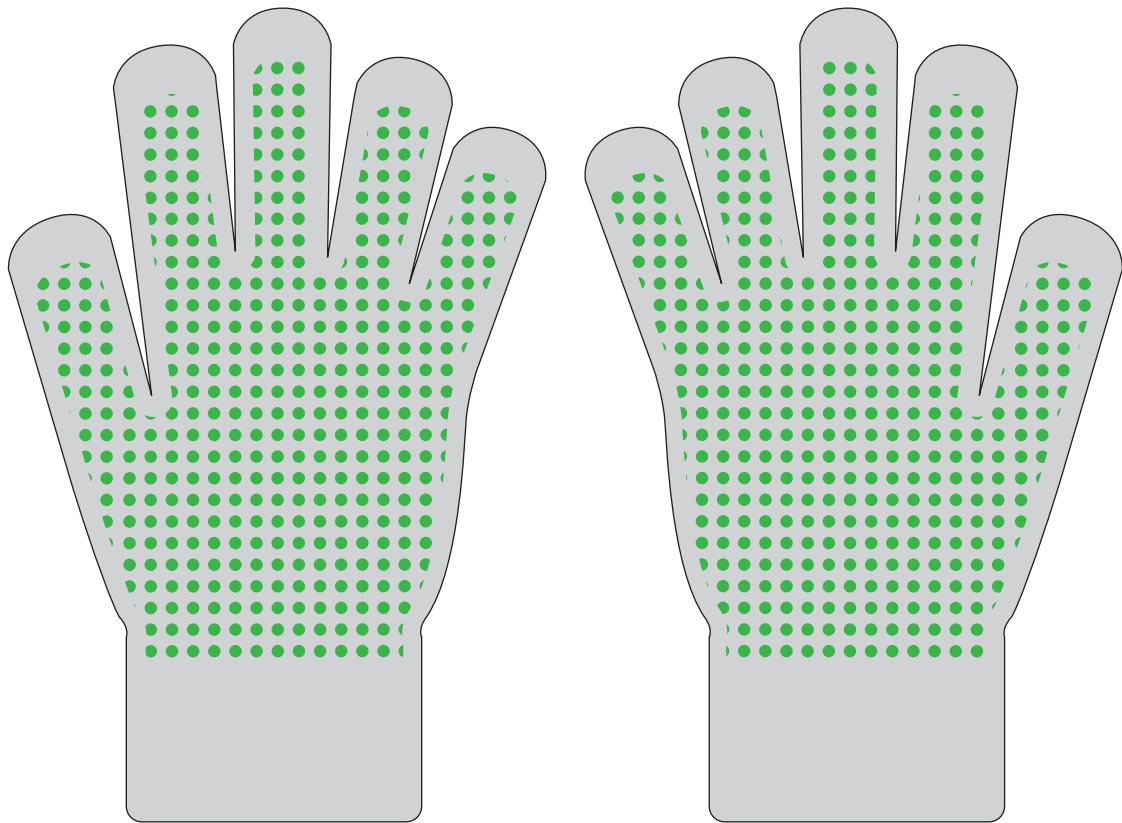

PREMIUM KNIT GLOVES

Artwork Layout

NOTE: ART SHOWN AT 50%

Artwork must be within blue dotted lines
Black line marks product edge

Product Dimensions

Total Height (Includes cuff)
IN: 8.5" | CM: 21.59cm
Palm Width
IN: 3.25" | CM: 8.25cm
Cuff Height
IN: 1.92" | CM: 4.87cm
Cuff Width
IN: 3.08" | CM: 7.82cm

BACK OF HANDS

DESIGN INFORMATION

Base product is a solid color glove
One color horizontal stripes are available as an add-on

PREMIUM KNIT GLOVES

Artwork Layout

NOTE: ART SHOWN AT 50%

PALM OF HANDS

DESIGN INFORMATION

Up to 4 colors can be printed on glove
Artwork must be within blue dotted lines

PREMIUM KNIT GLOVES

RUBBER GRIPS

Artwork Layout

NOTE: ART SHOWN AT 50%

DESIGN INFORMATION

Only 1 color can be used if using standard dot pattern
Up to 4 colors can be used for custom rubber gripping

Full Dimensions: .59" W X 1.97" H
Folded at: .985"

Final Dimensions: 1.75" W X .75" H

DESIGN INFORMATION
Up to 7 colors can be used
All colors are closest match only
Artwork must fall within blue dotted lines