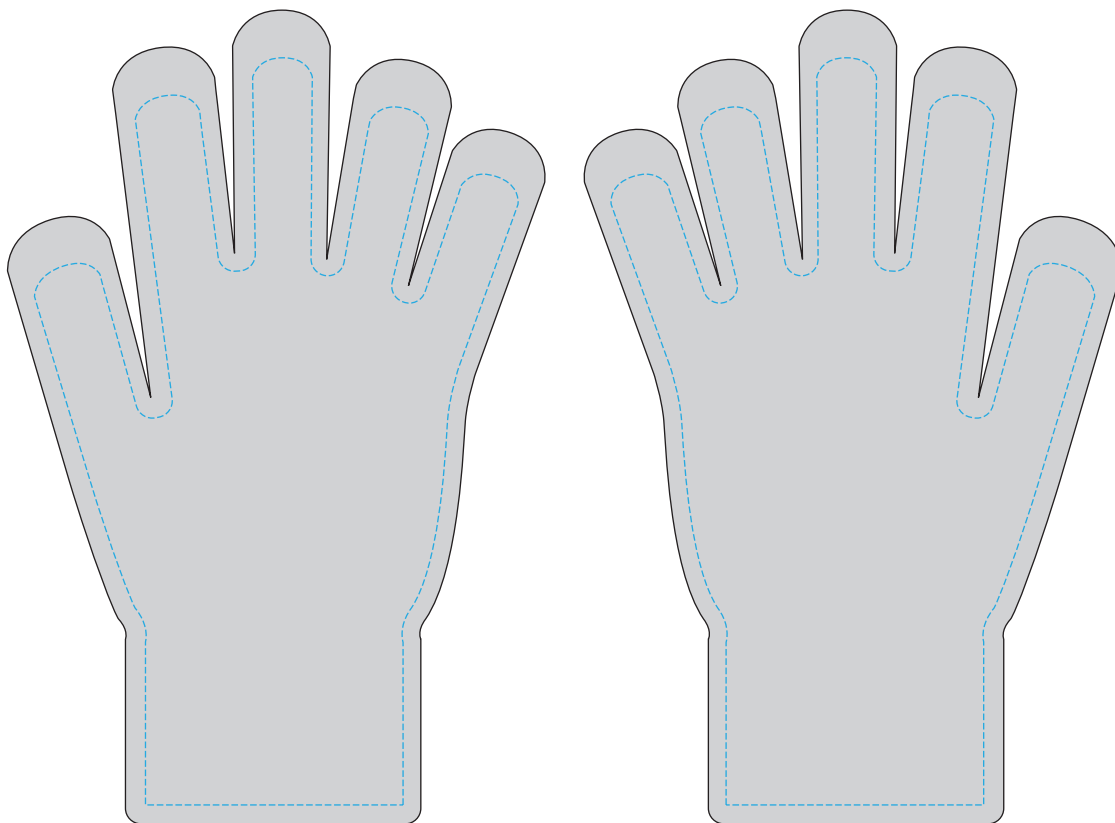

PREMIUM KNIT GLOVES

Artwork Layout

NOTE: ART SHOWN AT 50%

Artwork must be within blue dotted lines
Black line marks product edge

Product Dimensions

Total Height (Includes cuff)
IN: 8.5" | CM: 21.59cm
Palm Width
IN: 3.25" | CM: 8.25cm
Cuff Height
IN: 1.92" | CM: 4.87cm
Cuff Width
IN: 3.08" | CM: 7.82cm

BACK OF HANDS

DESIGN INFORMATION

Base product is a solid color glove
One color horizontal stripes are available as an add-on

PREMIUM KNIT GLOVES

Artwork Layout

NOTE: ART SHOWN AT 50%

PALM OF HANDS

DESIGN INFORMATION

Full Dimensions: .59" W X 1.97" H
Folded at: .985"

Final Dimensions: 1.75" W X .75" H

DESIGN INFORMATION
Up to 7 colors can be used
All colors are closest match only
Artwork must fall within blue dotted lines

Final Dimensions: 1.75" W X .75" H

Dark Gray
PMS 7540 C

LOGO

Orange Brown
PMS 7566 C

LOGO

Dark Brown
PMS 7582 C

DESIGN INFORMATION

Vegan leather patches are closest match to 3 colors only
Artwork must fall within blue dotted lines