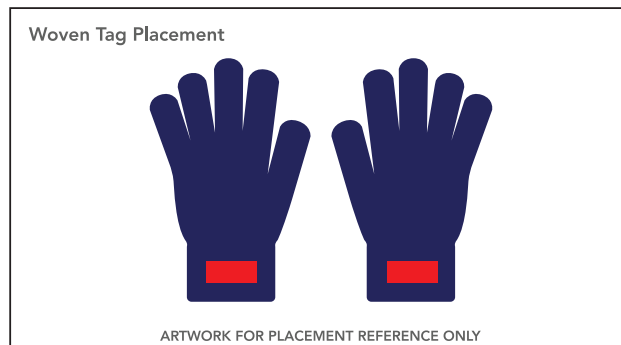

BACK OF HANDS

DESIGN INFORMATION

Base product is a solid color glove
One color horizontal stripes are available as an add-on

PREMIUM KNIT GLOVES

Artwork Layout

NOTE: ART SHOWN AT 50%

PALM OF HANDS

DESIGN INFORMATION

PREMIUM KNIT GLOVES

WOVEN TAGS

Artwork Layout

NOTE: ART SHOWN AT 100%

Blue dotted line marks artwork safe zone

Orange dotted line marks fold line

Black line marks product edge

Black Dotted Line marks Stitch Line

PREMIUM KNIT GLOVES

VEGAN LEATHER PATCH

Artwork Layout

NOTE: ART SHOWN AT 100%

Blue dotted line marks artwork safe zone

Orange dotted line marks fold line

Black line marks product edge

Black Dotted Line marks Stitch Line

Final Dimensions: 1.75" W X .75" H

Dark Gray
PMS 7540 C

LOGO

Orange Brown
PMS 7566 C

LOGO

Dark Brown
PMS 7582 C

DESIGN INFORMATION

Vegan leather patches are closest match to 3 colors only
Artwork must fall within blue dotted lines