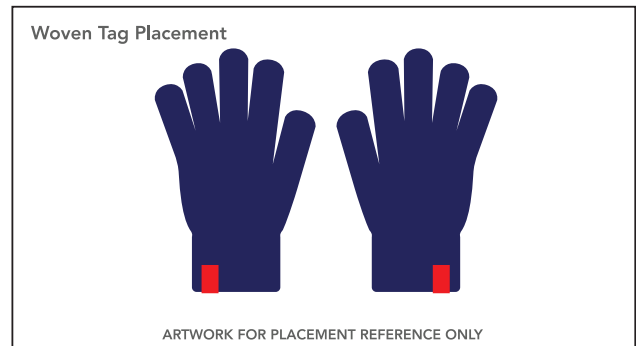

BACK OF HANDS

DESIGN INFORMATION

Base product is a solid color glove
One color horizontal stripes are available as an add-on

PREMIUM KNIT GLOVES

Artwork Layout

NOTE: ART SHOWN AT 50%

PALM OF HANDS

DESIGN INFORMATION

Up to 4 colors can be printed on glove
Artwork must be within blue dotted lines

PREMIUM KNIT GLOVES

RUBBER GRIPS

Artwork Layout

NOTE: ART SHOWN AT 50%

DESIGN INFORMATION

Only 1 color can be used if using standard dot pattern
Up to 4 colors can be used for custom rubber gripping

PREMIUM KNIT GLOVES

WOVEN TAGS

Artwork Layout

NOTE: ART SHOWN AT 100%

Blue dotted line marks artwork safe zone

Orange dotted line marks fold line

Black line marks product edge

Black Dotted Line marks Stitch Line

Full Dimensions: .59" W X 1.97" H
Folded at: .985"

Final Dimensions: 1.75" W X .75" H

DESIGN INFORMATION
Up to 7 colors can be used
All colors are closest match only
Artwork must fall within blue dotted lines