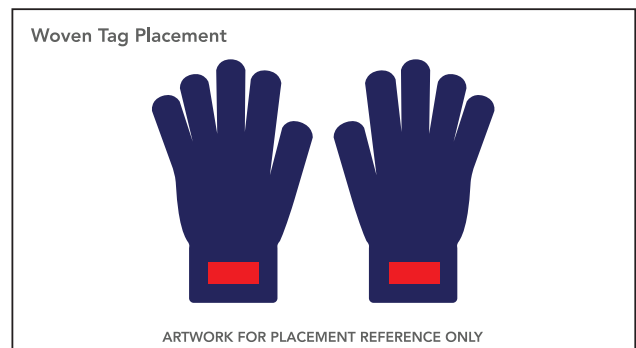

BACK OF HANDS

DESIGN INFORMATION

Base product is a solid color glove
One color horizontal stripes are available as an add-on

PREMIUM KNIT GLOVES

Artwork Layout

NOTE: ART SHOWN AT 50%

PALM OF HANDS

DESIGN INFORMATION

Up to 4 colors can be printed on glove
Artwork must be within blue dotted lines

PREMIUM KNIT GLOVES

RUBBER GRIPS

Artwork Layout

NOTE: ART SHOWN AT 50%

DESIGN INFORMATION

Only 1 color can be used if using standard dot pattern
Up to 4 colors can be used for custom rubber gripping

PREMIUM KNIT GLOVES

WOVEN TAGS

Artwork Layout

NOTE: ART SHOWN AT 100%

Blue dotted line marks artwork safe zone

Orange dotted line marks fold line

Black line marks product edge

Black Dotted Line marks Stitch Line

Full Dimensions: .59" W X 1.97" H
Folded at: .985"

Final Dimensions: 1.75" W X .75" H

DESIGN INFORMATION
Up to 7 colors can be used
All colors are closest match only
Artwork must fall within blue dotted lines