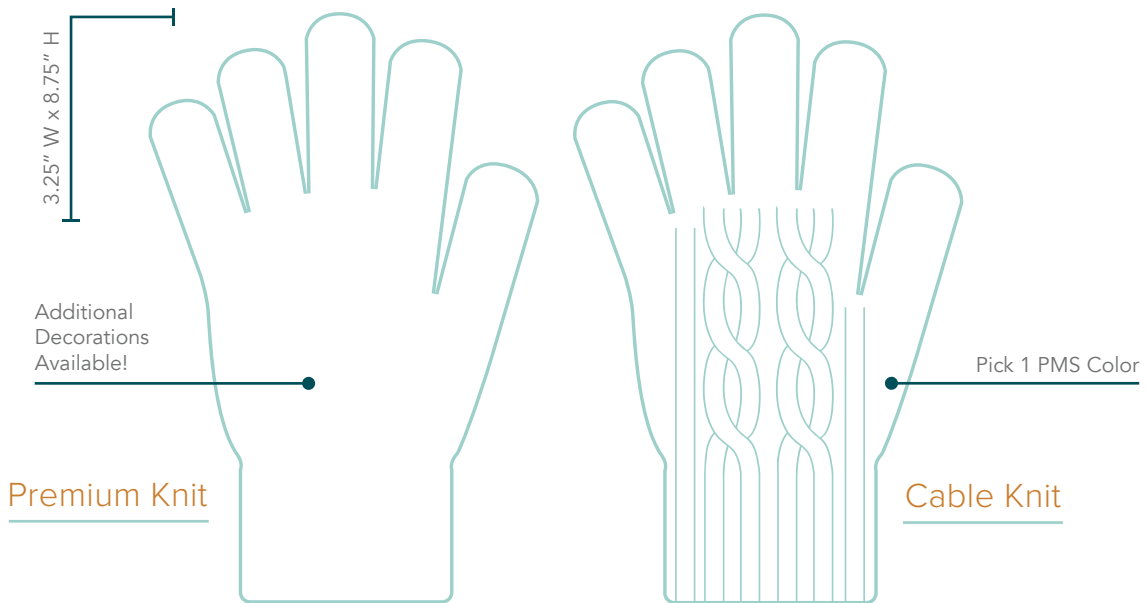

Vegan Leather Patch

Add Stripes

PRODUCTION TIME 23 DAYS

PREMIUM Gloves

BASE PRICE (R)

QTY	250	500	1000
PREMIUM KNIT GLOVES	10.25	6.67	5.83
PREMIUM CABLE KNIT GLOVES	11.42	7.92	6.83

Base price includes: Solid PMS matched premium gloves with brushed interior and woven tag. Bulk packaged