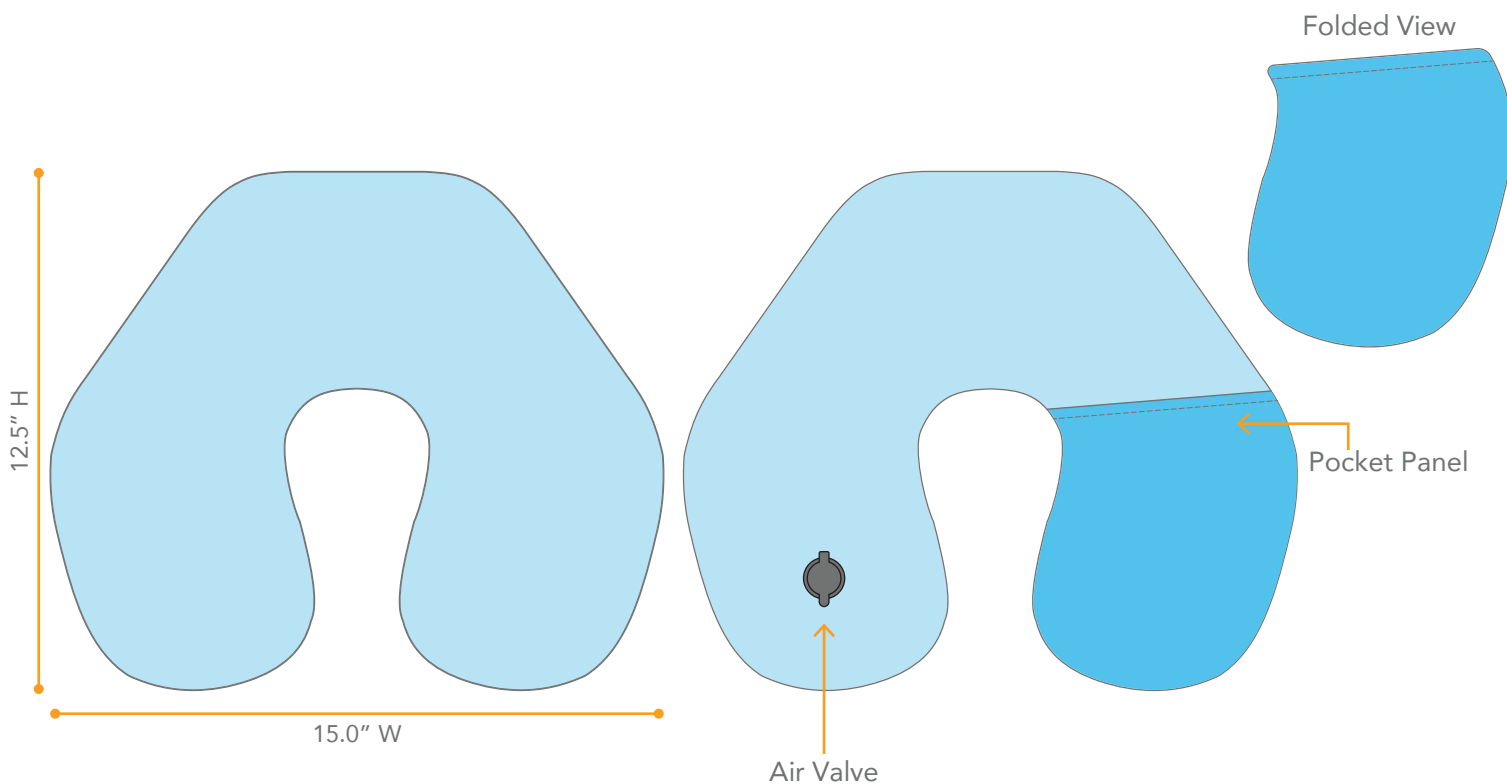

INFLATABLE TRAVEL PILLOW

BASE PRICE (R)

QTY	250	500	1000
INFLATABLE TRAVEL PILLOW	14.17	12.92	11.67

Base Pricing includes: Full color soft touch inflatable travel pillow that includes a removable cover, plastic insert, and black clip. Can fold in on itself and be tucked into built-in pocket. Bulk packaged.

ADD-ONS (R)

QTY	250	500	1000
HANG TAG	2.08	1.00	0.67
WOVEN TAG	1.00	0.58	0.42
INDIVIDUAL POLYBAG	0.33	0.25	0.20

Production time: 18 working days (up to 1000 qty), 22 working days (up to 5000 qty), 28 working days (up to 10000 qty)

Packaging Specs: 125 pieces / carton, 1 carton avg. 7 lbs

Stock Preproduction sample: $150 (V) + 15 working days

All production times are quoted delivered to FOB 19125

ASK HOW YOU CAN SAVE WITH SEA SHIPPING

ASI: 45657 / PPAI: 564497

*All pricing subject to change. Please confirm with your Pop! Sales representative prior to placing any order.