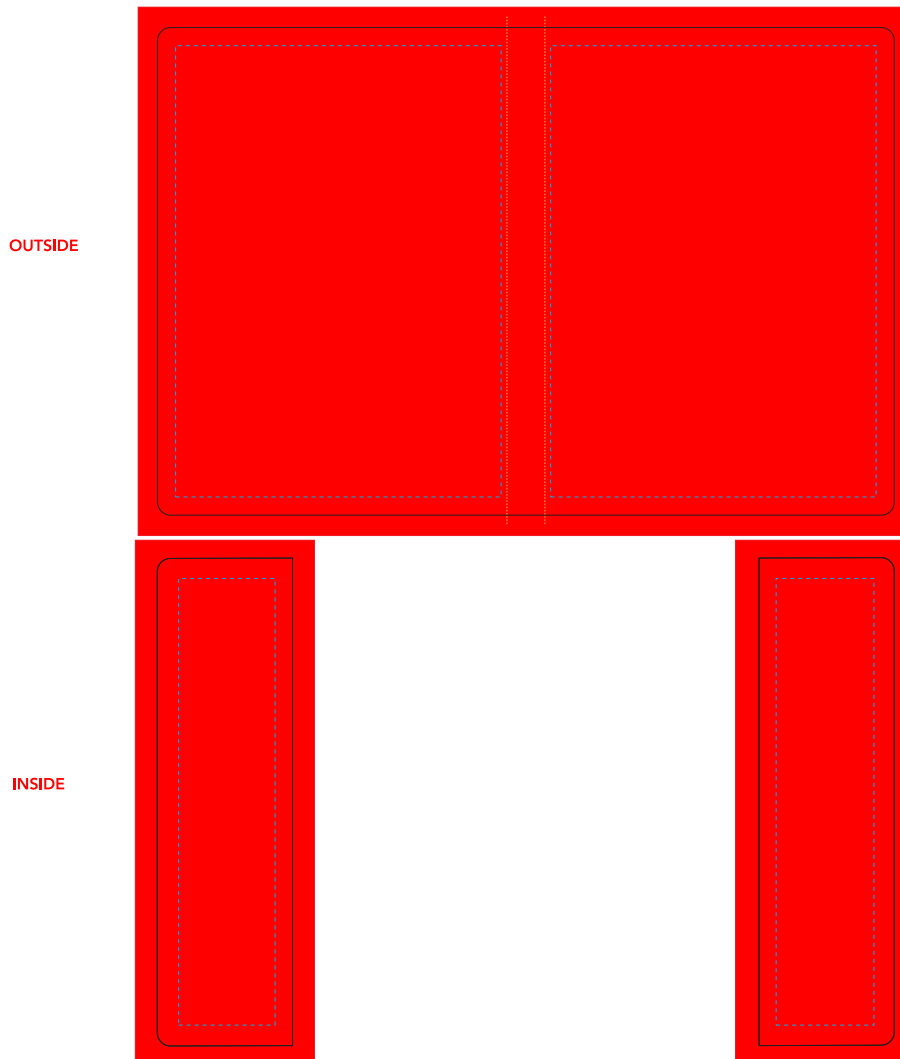

LVL A5 NOTEBOOK

Artwork Layout

NOTE: ART SHOWN AT 30%
Final Dimensions: 6.14"W x 8.46"H x 0.59" D

Blue dotted line marks artwork safe zone
Black line marks product edge
Black Dotted Line marks Stitch Line

OUTSIDE

INSIDE

DESIGN INFORMATION

Spine can not have placed artwork or hard color breaks

Interior lining is only available in black

Only 1 PMS color can be referenced for digital printing

For best results artwork line thickness should be at least 0.35mm thick

LVL A5 NOTEBOOK

Artwork Layout

NOTE: ART SHOWN AT 30%
Final Dimensions: 6.14"W x 8.46"H x 0.59" D

Blue dotted line marks artwork safe zone
All artwork must bleed to red line
Orange dotted line marks fold line
Black line marks product edge

DESIGN INFORMATION

Spine can not have placed artwork or hard color breaks

Interior lining is only available in black

Only 1 PMS color can be referenced for digital printing

For best results artwork line thickness should be at least 0.35mm thick