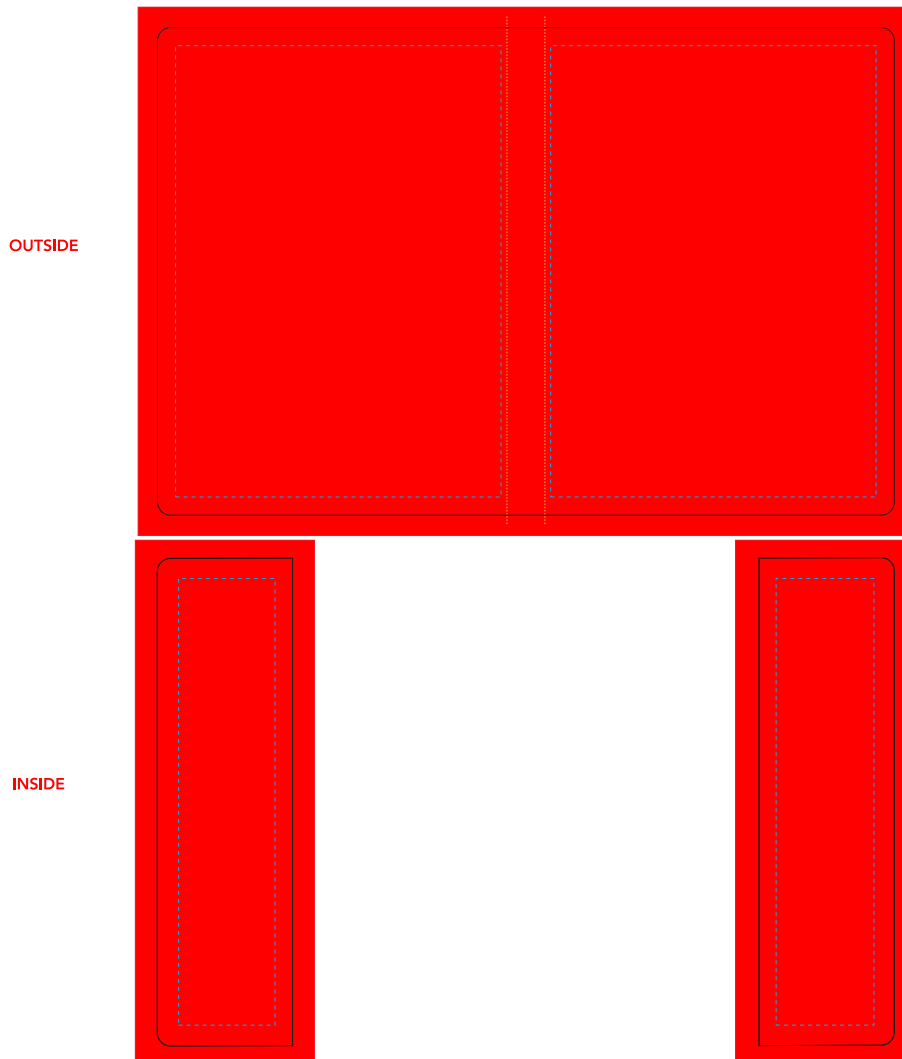

## Artwork Layout

NOTE: ART SHOWN AT 30%  
Final Dimensions: 6.14"W x 8.46"H x 0.59" D

Blue dotted line marks artwork safe zone  
Black line marks product edge  
Black Dotted Line marks Stitch Line

OUTSIDE

## DESIGN INFORMATION

Spine can not have placed artwork or hard color breaks

Interior lining is only available in black

Only 1 PMS color can be referenced for digital printing

For best results artwork line thickness should be at least 0.35mm thick

## Artwork Layout

NOTE: ART SHOWN AT 30%  
Final Dimensions: 6.14"W x 8.46"H x 0.59" D

Blue dotted line marks artwork safe zone  
All artwork must bleed to red line  
Orange dotted line marks fold line  
Black line marks product edge