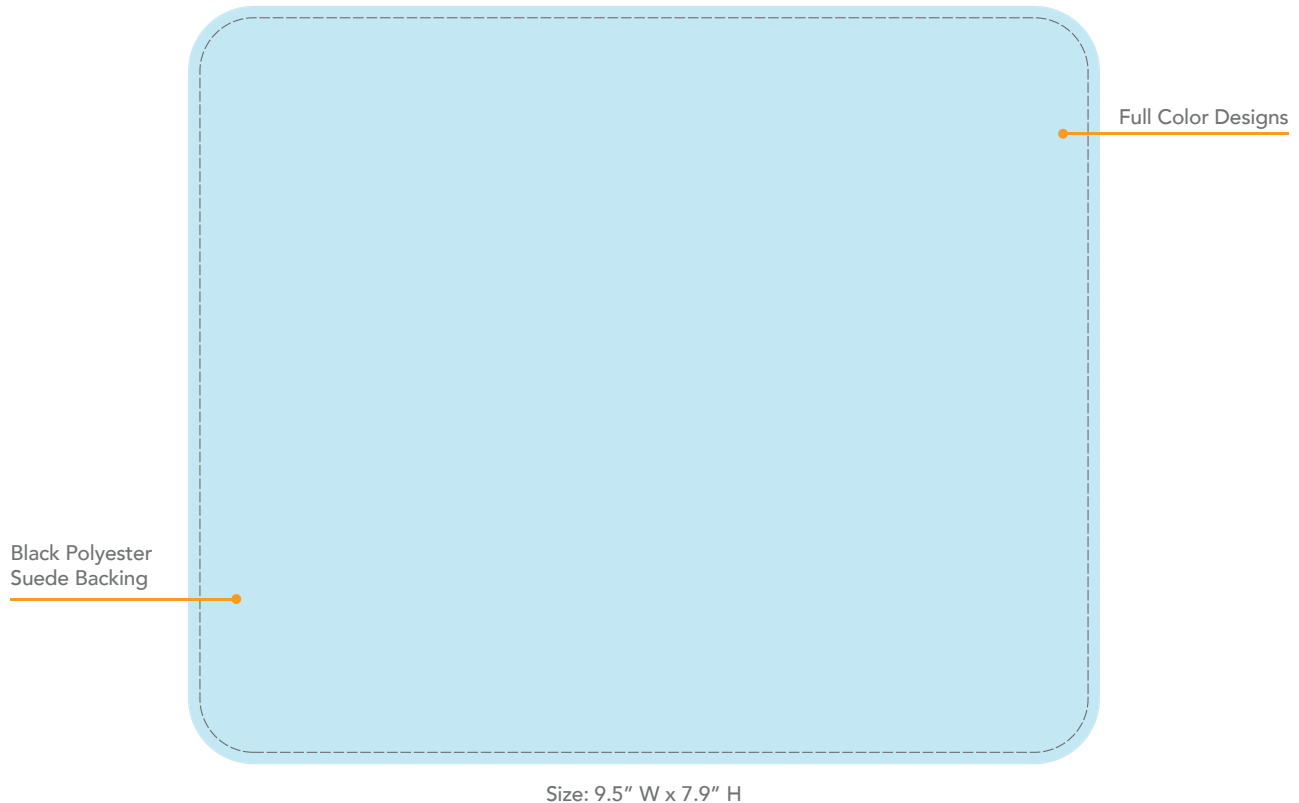

LVL Full Color Vegan Leather Mouse Pad

PRODUCTION
TIME

MINIMUM
ORDER

FULL
COLOR

PRODUCTION TIME 20 DAYS

LVL Full Color Vegan Leather Mouse Pad

BASE PRICE (R)

QTY	250	500	1000
LVL MOUSEPAD	6.08	5.33	5.00

Base Price includes: Full color, vegan leather mouse pad with black polysuede backing and oiled edges with closest match stitching. Bulk packaged.

ADD-ONS (R)

QTY	250	500	1000
INDIVIDUAL POLYBAG	0.33	0.28	0.27