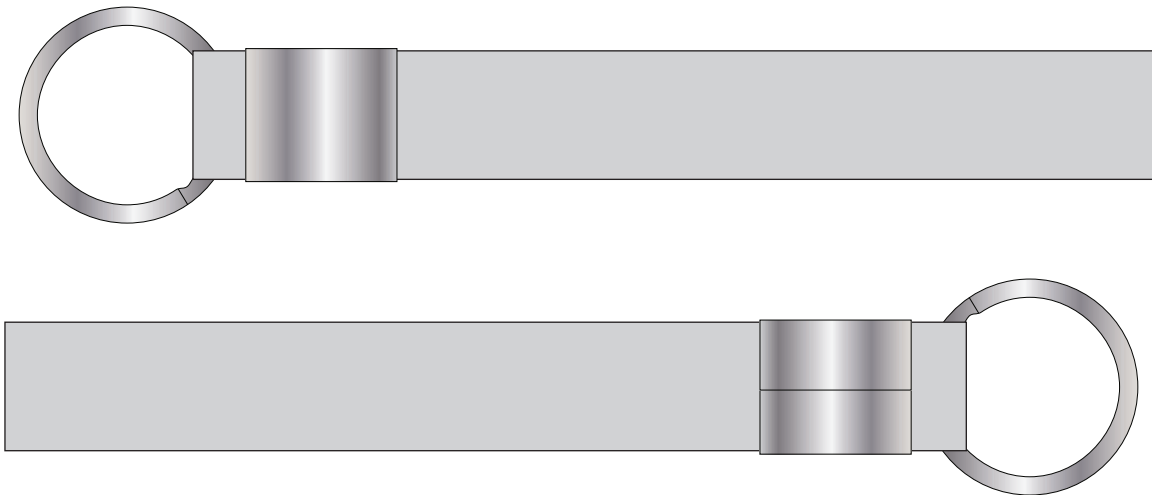

SILICONE KEY RING

Artwork Layout

Final Dimensions: 5.0" W X 0.67" H

Red line marks fold line

Artwork will be covered under orange dotted line

Black line marks product edge

NOTE: ART SHOWN AT 60%

NOTE: ART SHOWN AT 100%

DESIGN INFORMATION

Silicone can only be 1 color

Base product includes 1 color screenprint

Screenprint and deboss artwork must be 1mm from edges

Full color artwork can be edge to edge

Keyring and Crimp are only available in silver