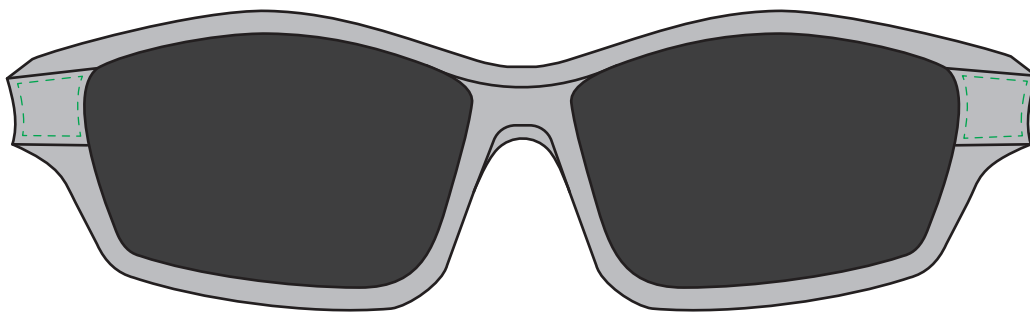

# SPORT SUNGLASSES

## Artwork Layout

NOTE: ART SHOWN AT 100%  
Green dotted line represents base product imprint area  
Black line marks product edge

FRAME

OUTER RIGHT ARM

OUTER LEFT ARM

## DESIGN INFORMATION

Product includes a 1 color imprint on both temples. Artwork must be within green dotted lines to qualify  
Artwork can be engraved as an add-on  
Rubber ends are only available in black  
For best results, all artwork should have a line thickness of at least 0.5mm