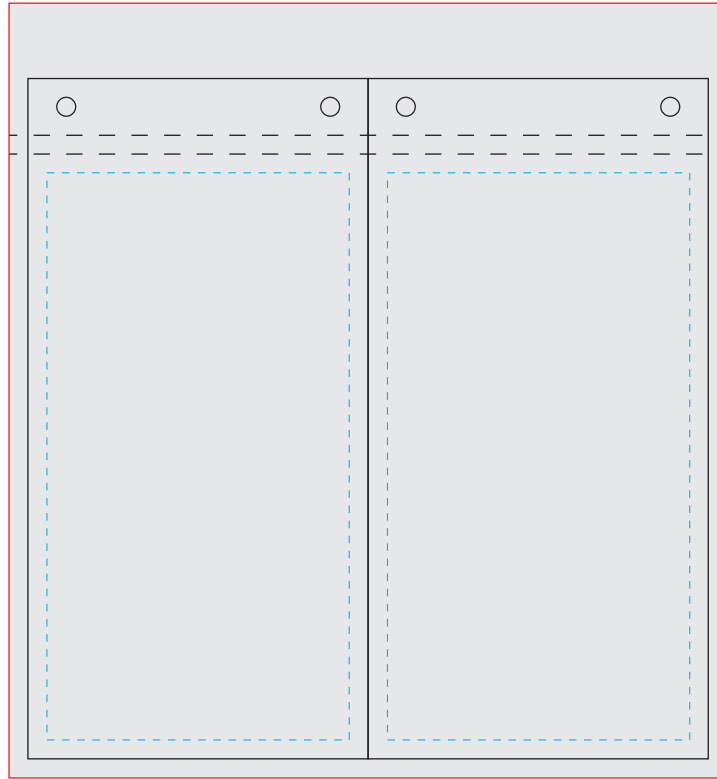

## Artwork Layout

NOTE: ART SHOWN AT 100%  
Green dotted line represents base product imprint area  
Black line marks product edge

FRAME

OUTER RIGHT ARM

OUTER LEFT ARM

### Artwork Layout

NOTE: ART SHOWN AT 100%  
Green dotted line represents base product imprint area  
Black line marks product edge

FRAME

OUTER RIGHT ARM

OUTER LEFT ARM

### Artwork Layout

NOTE: ART SHOWN AT 100%

Green dotted line represents base product imprint area

Black line marks product edge

METALLIC BLUE

METALLIC RED/ORANGE

METALLIC BLUE/GREEN

## Artwork Layout

NOTE: ART SHOWN AT 50%

Blue line marks artwork safe zone

All artwork must bleed to red line

Black line marks product edge

Black dotted line marks stitch line

POUCH BACK

POUCH FRONT