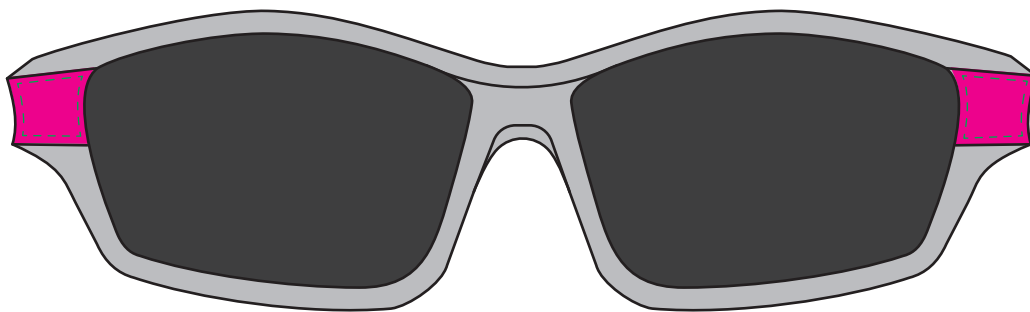

SPORT SUNGLASSES

ACCENT COLOR

Artwork Layout

NOTE: ART SHOWN AT 100%
Green dotted line represents base product imprint area
Black line marks product edge

FRAME