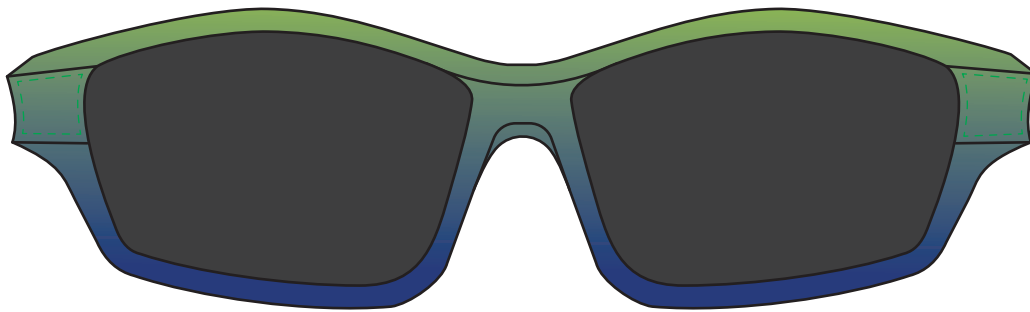

SPORT SUNGLASSES

TWO COLOR GRADIENT FRAME

Artwork Layout

NOTE: ART SHOWN AT 100%
Green dotted line represents base product imprint area
Black line marks product edge

FRAME