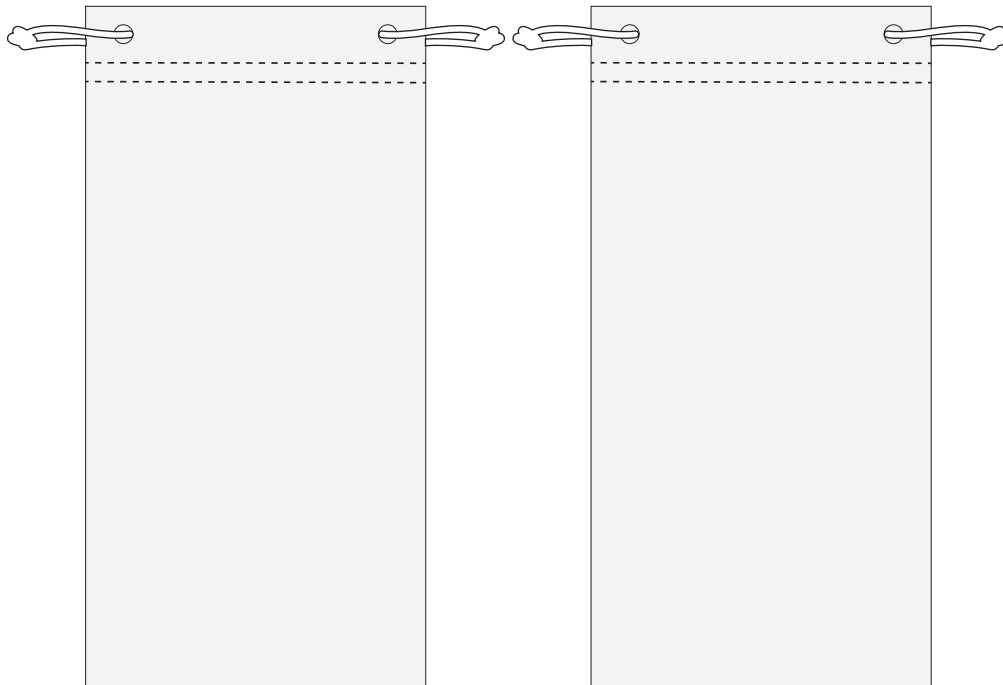

## Artwork Layout

NOTE: ART SHOWN AT 50%

Blue line marks artwork safe zone

All artwork must bleed to red line

Black line marks product edge

Black dotted line marks stitch line

POUCH BACK

POUCH FRONT