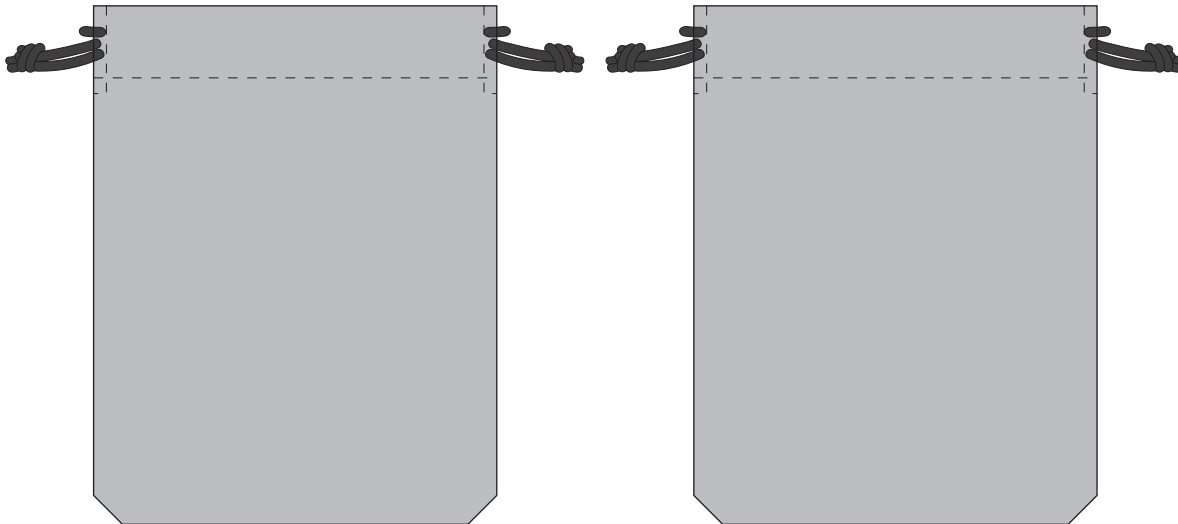

## Artwork Layout

NOTE: ART SHOWN AT 10%  
Final Dimensions: 30.0"W x 60.0"H

Black line marks product edge  
Black Dotted Line marks Stitch Line

FRONT

BACK

## Artwork Layout

NOTE: ART SHOWN AT 30%  
Final Dimensions: 7.0"W x 8.5"H x 1.0" D  
Black line marks product edge  
Black Dotted Line marks Stitch Line

FRONT

BACK

### Artwork Layout

NOTE: ART SHOWN AT 100%  
Final Dimensions: 1.75"W x 2.875"H  
Blue dotted line marks artwork safe zone  
Black line marks product edge

FRONT

BACK