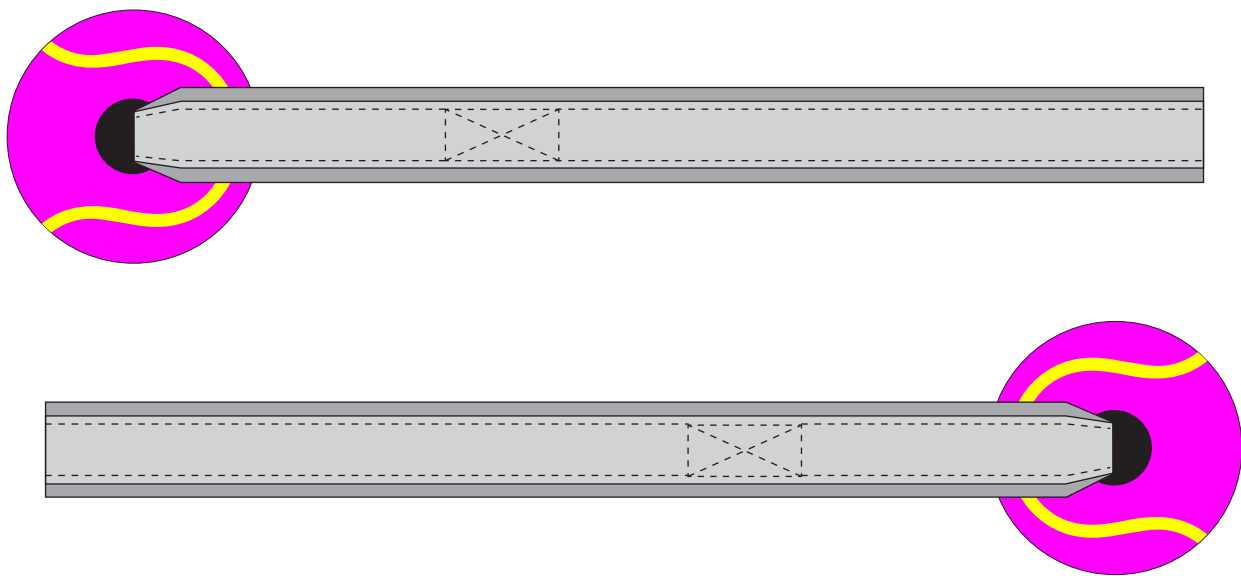

TENNIS BALL SLING DOG TOY

Artwork Layout

NOTE: ART SHOWN AT 50%
Final Dimensions: 11" W X 1" H

Black line marks product edge
Black Dotted Line marks Stitch Line

DESIGN INFORMATION

Base webbing can be PMS matched.

Full color satin overlay is printed in CMYK. PMS colors are for reference only.

For best results, line thickness should be at least 0.25mm.