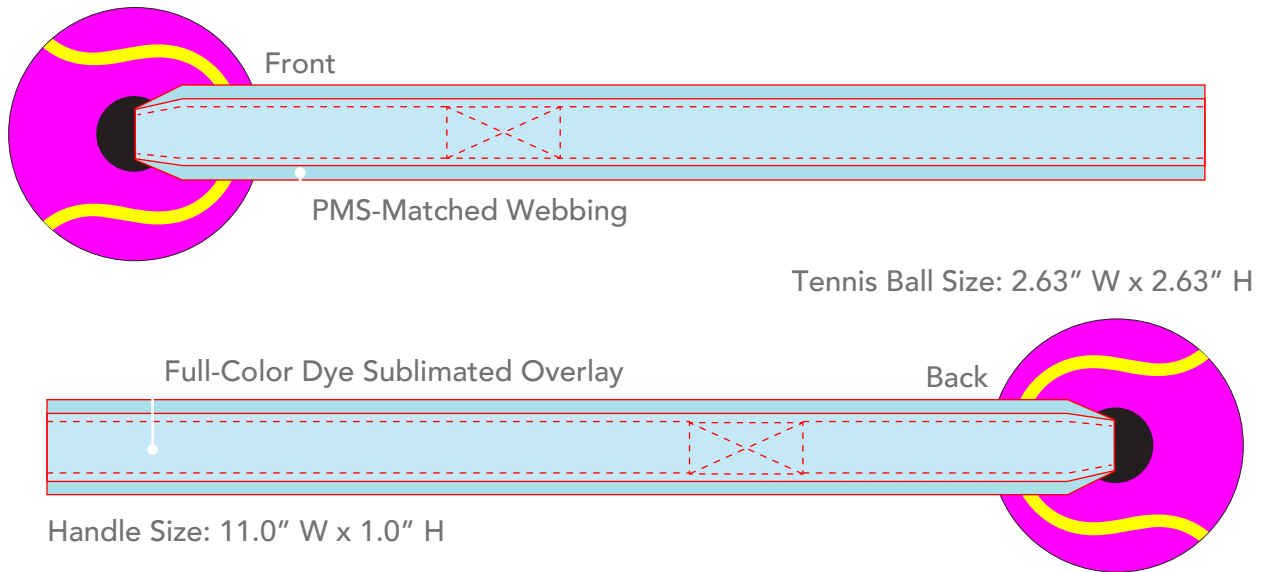

# TENNIS BALL SLING DOG TOY

Full-Color  
Customization  
on Strap!

PRODUCTION  
TIME

MINIMUM  
ORDER

PANTONE  
MATCHED

PRODUCTION TIME 12 DAYS

## BASE PRICE (R)

QTY	250	500	1000
<b>TENNIS BALL SLING DOG TOY</b>	<b>6.65</b>	<b>5.50</b>	<b>5.08</b>

Base Pricing Includes: Yellow tennis ball with a 1" PMS-matched woven polyester strap and fully dye sublimated polyester strip attached. Bulk packaged.