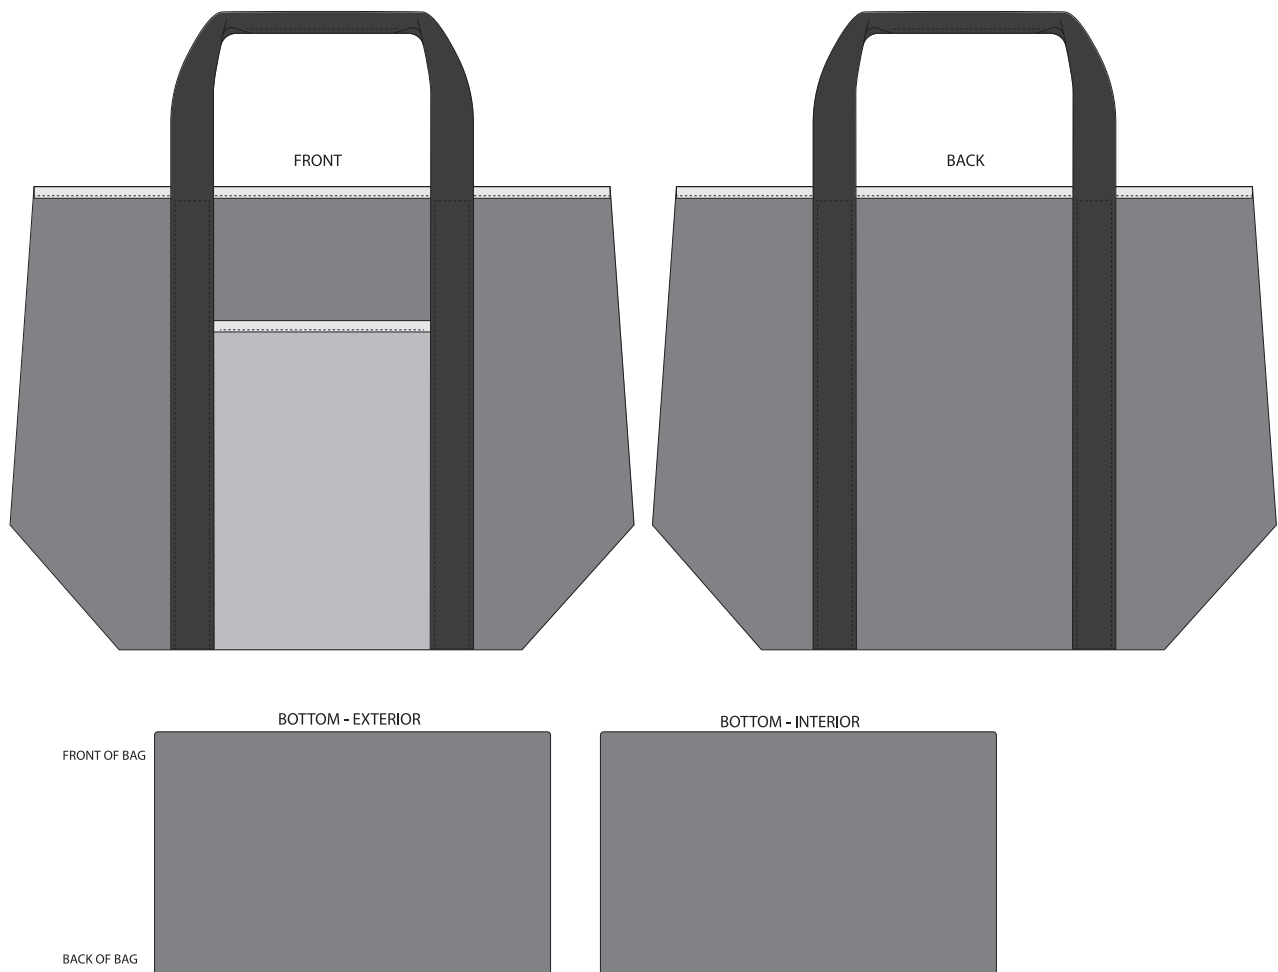

# MESH LARGE TOTE

## Artwork Layout

NOTE: ART SHOWN AT 15%  
Final Dimensions: IN: 19.25"W x 16.0"H

Black line marks product edge  
Black Dotted Line marks Stitch Line

## Artwork Layout

NOTE: ART SHOWN AT 100%  
Final Dimensions: IN: 2.0"W x 1.5"H  
Blue dotted line marks artwork safe zone  
Black line marks product edge  
Black Dotted Line marks Stitch Line

FRONT

## DESIGN INFORMATION

Artwork can use up to 7 color total  
Color will be a closest match to PMS reference