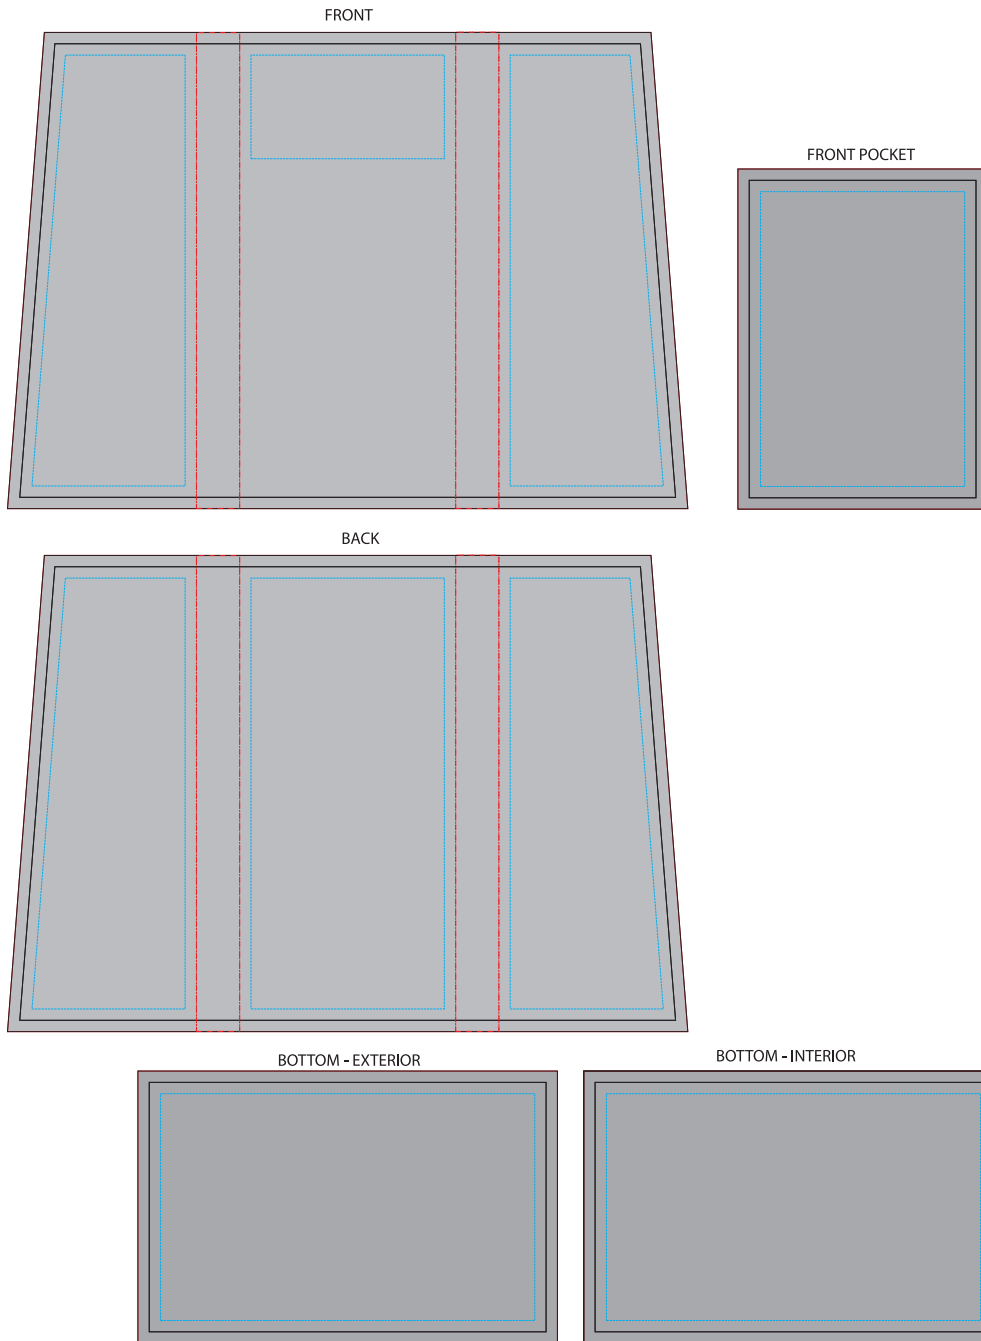

## Artwork Layout

NOTE: ART SHOWN AT 15%  
Final Dimensions: IN: 19.25"W x 16.0"H

Blue dotted line marks artwork safe zone

All artwork must bleed to red line

Artwork will be covered under orange dotted line

Black line marks product edge

## Artwork Layout

NOTE: ART SHOWN AT 100%  
Final Dimensions: 1.75"W x 2.875"H

Blue dotted line marks artwork safe zone  
All artwork must bleed to red line  
Black line marks product edge  
Black Dotted Line marks Stitch Line

## Artwork Layout

NOTE: ART SHOWN AT 100%  
Final Dimensions: IN: 2.0"W x 1.5"H  
Blue dotted line marks artwork safe zone  
Black line marks product edge  
Black Dotted Line marks Stitch Line

FRONT