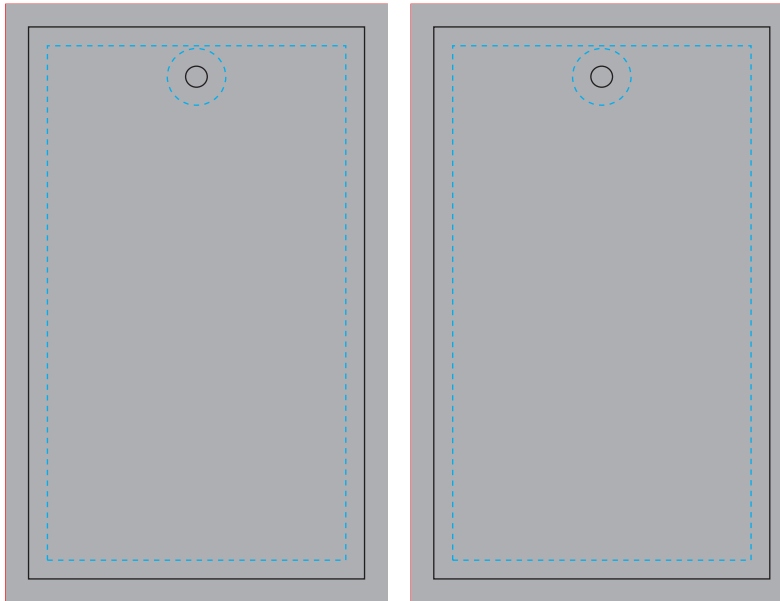

MESH LARGE TOTE

Artwork Layout

NOTE: ART SHOWN AT 100%
Final Dimensions: 1.75"W x 2.875"H

Blue dotted line marks artwork safe zone
All artwork must bleed to red line
Black line marks product edge
Black Dotted Line marks Stitch Line

FRONT

BACK