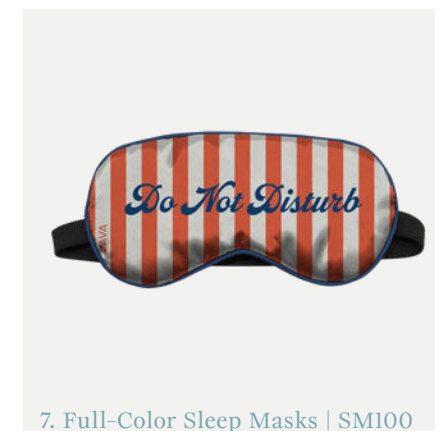

1. Full-Color Notebooks | FCN100

2. Leather Dopp Kits | WRDK100

3. Fuzzy Socks | FZS100

*Your
Season to
Thrive.*

4. Collapsible Backpacks | CB100

5. Fleece Blankets | FB100

6. Cable Knit Blankets | CKBLANKET100