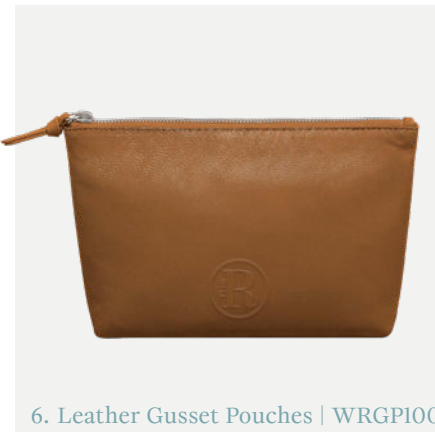

1. Leather Dopp Kits | WRDK100

2. Leather Coaster Sets | WRCS101

3. Leather Flat Pouches | WRFP100

4. Leather Key Rings | WRKR100

5. Leather Mouse Pads | WRMP100

6. Leather Gusset Pouches | WRGP100

7. Leather Coin Pouches | WRCP100