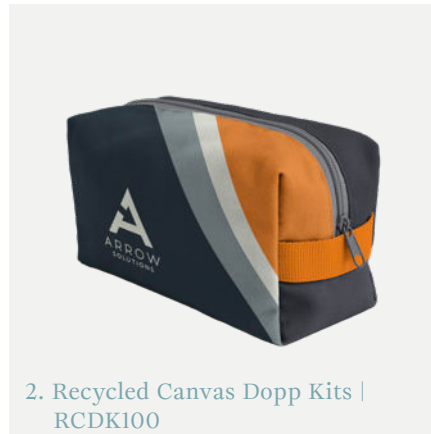

2. Recycled Canvas Dopp Kits | RCDK100