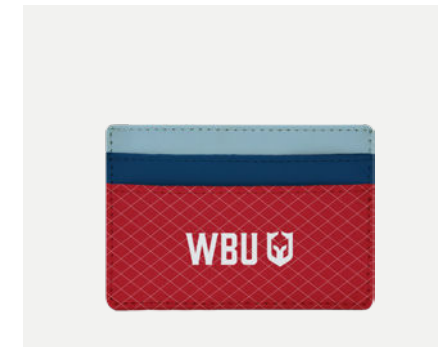

2. LVL Card Wallets | LVLWC100