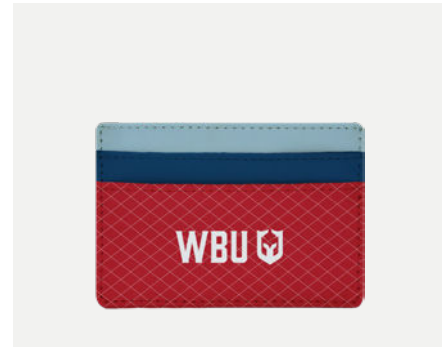

2. LVL Card Wallets | LVLWCW100