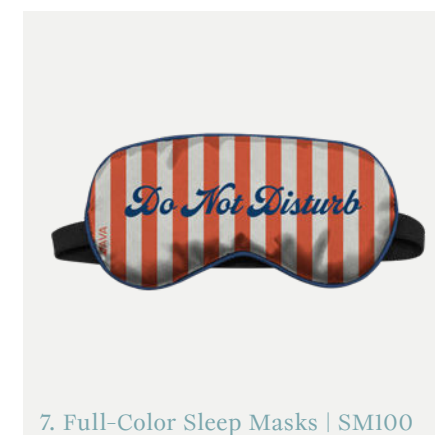

1. Full-Color Notebooks | FCN100

2. Leather Dopp Kits | WRDK100

3. Fuzzy Socks | FZS100

*Your
Season to
Thrive.*

4. Collapsible Backpacks | CB100

5. Fleece Blankets | FB100

6. Cable Knit Blankets | CKBLANKET100