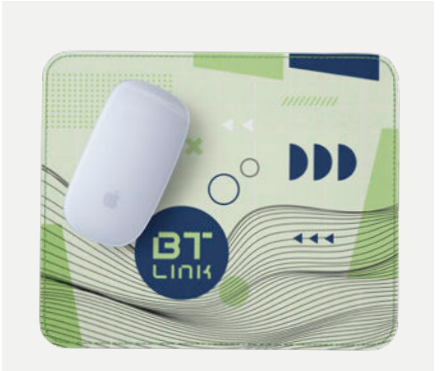

8. LVL Mouse Pads | LVLMP100

The ethical alternative to your favorite leather goods.