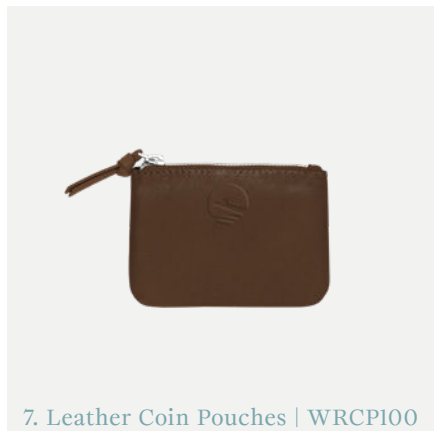

1. Leather Dopp Kits | WRDK100

2. Leather Coaster Sets | WRCS101

3. Leather Flat Pouches | WRFP100

4. Leather Key Rings | WRKR100

5. Leather Mouse Pads | WRMP100

6. Leather Gusset Pouches | WRGP100

7. Leather Coin Pouches | WRCP100