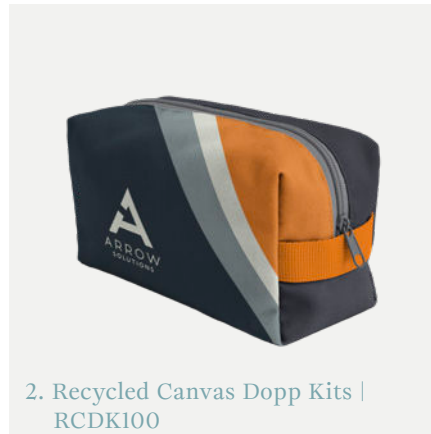

2. Recycled Canvas Dopp Kits | RCDK100