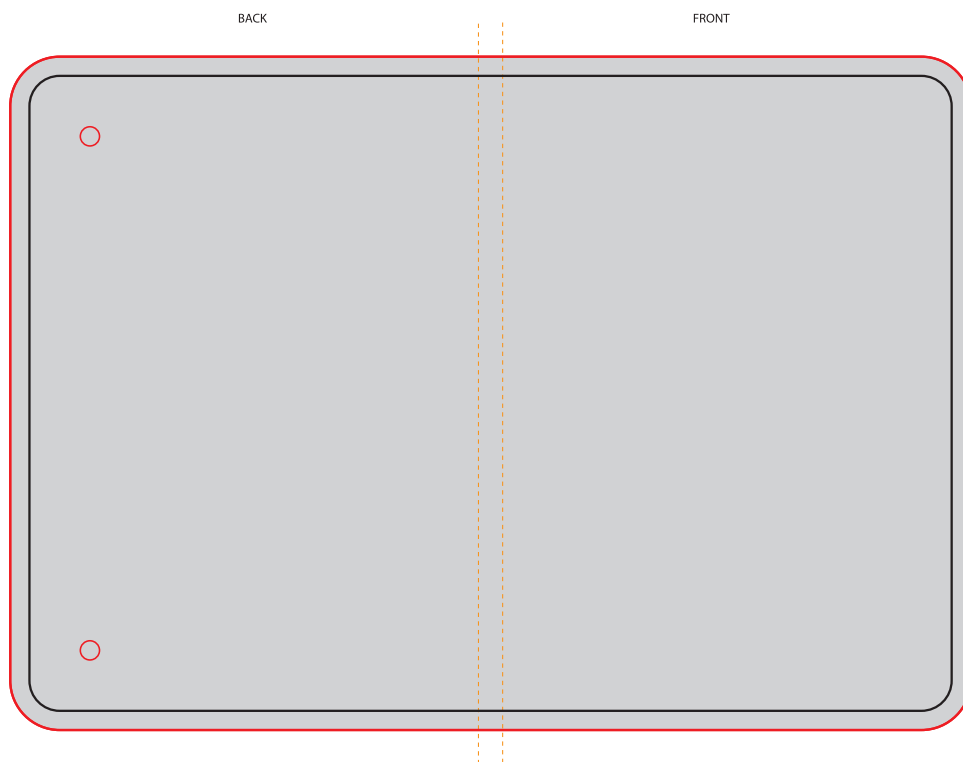

PERFECT BOUND A5 NOTEBOOK

Artwork Layout

NOTE: ART SHOWN AT 40%
Final Dimensions: 5.84"W x 8.26"H x 0.31" D

All artwork must bleed to red line
Orange dotted line marks fold line
Black line marks product edge

DESIGN INFORMATION

This is a CMYK printed product, PMS colors are for reference only
Elastic band is only available in black and white
For best results artwork line thickness should be at least 0.1mm thick

PERFECT BOUND A5 NOTEBOOK

PAPER WRAP

Artwork Layout

NOTE: ART SHOWN AT 40%
Final Dimensions: 15.75"W x 2.25"H

All artwork must bleed to red line
Orange dotted line marks fold line
Black line marks product edge