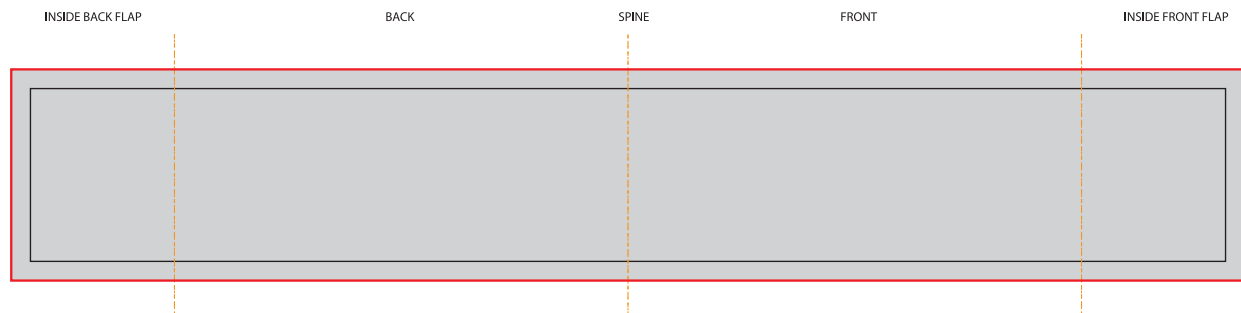

PERFECT BOUND A5 NOTEBOOK

Artwork Layout

NOTE: ART SHOWN AT 40%
Final Dimensions: 5.84"W x 8.26"H x 0.31" D

All artwork must bleed to red line
Orange dotted line marks fold line
Black line marks product edge

DESIGN INFORMATION

This is a CMYK printed product, PMS colors are for reference only
Elastic band is only available in black and white
For best results artwork line thickness should be at least 0.1mm thick

PERFECT BOUND A5 NOTEBOOK

PAPER WRAP

Artwork Layout

NOTE: ART SHOWN AT 40%
Final Dimensions: 15.75"W x 2.25"H

All artwork must bleed to red line
Orange dotted line marks fold line
Black line marks product edge