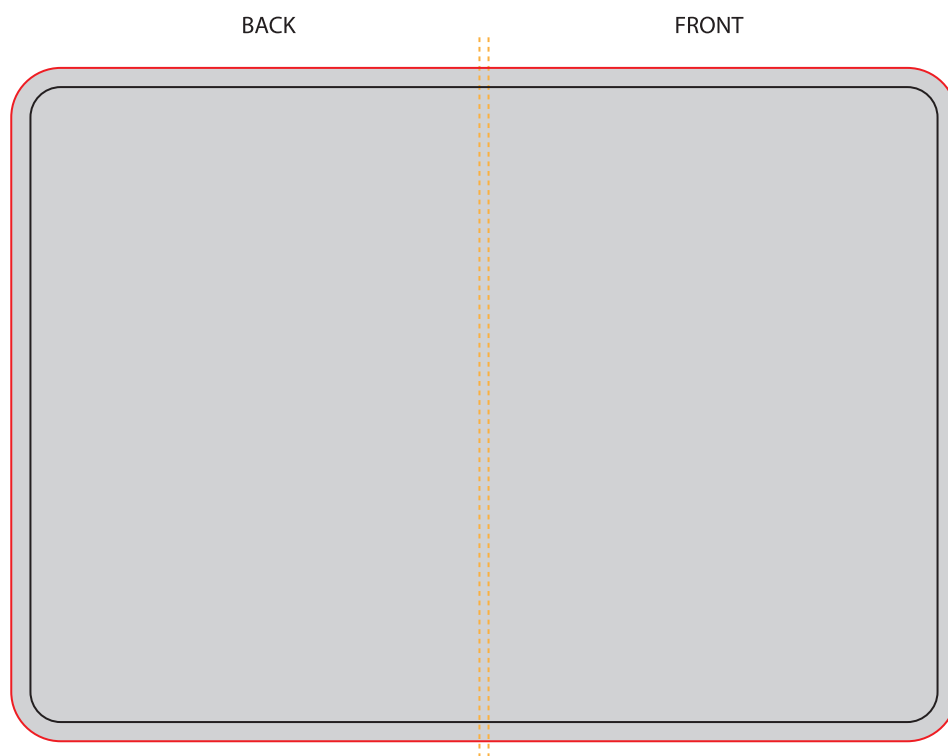

## Artwork Layout

NOTE: ART SHOWN AT 40%  
Final Dimensions: 5.84"W x 8.26"H x 0.16" D

All artwork must bleed to red line  
Orange dotted line marks fold line  
Black line marks product edge

## DESIGN INFORMATION

This is a CMYK printed product, PMS colors are for reference only  
Stitching on spine is only available in black and white  
For best results artwork line thickness should be at least 0.1mm thick