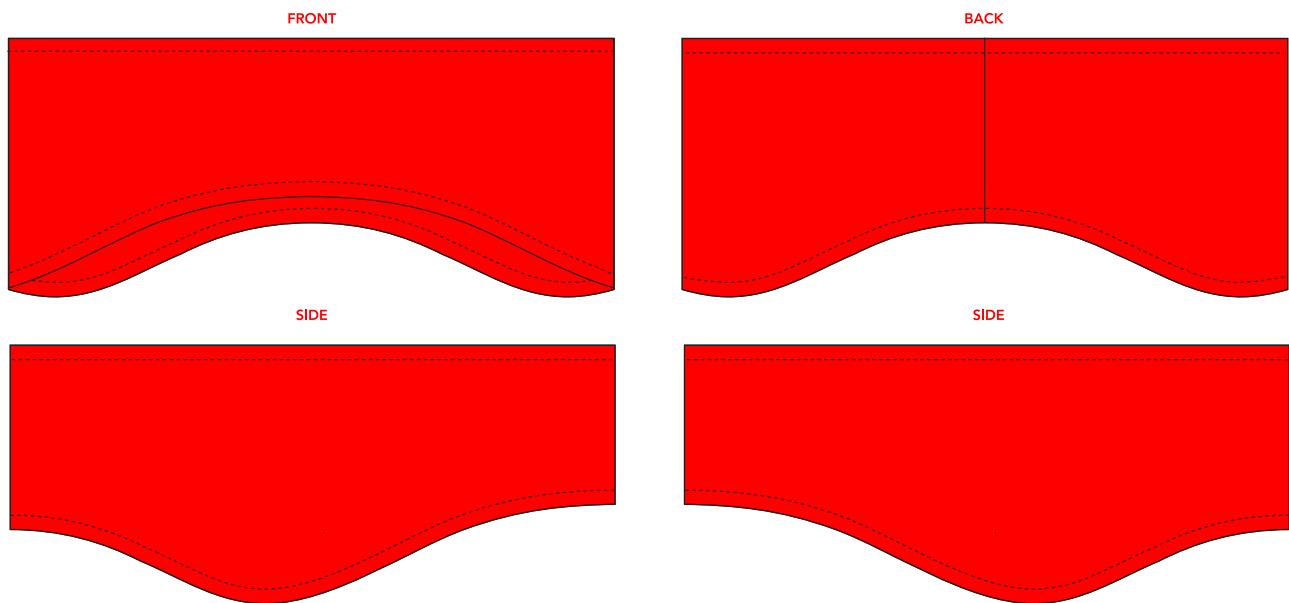

FLEECE EAR WARMER

Artwork Layout

NOTE: ART SHOWN AT 30%
Final Dimensions: 10.5" W X 4.5" H

Black line marks product edge
Black Dotted Line marks Stitch Line

DESIGN INFORMATION

Fleece can be 1 PMS color

Base product includes choice of Embroidery (up to 4 sq in.), Woven Patch (up to 7 sq in.), or Woven Tag

Maximum File Upload Size should be under 75mb

FLEECE EAR WARMER

WOVEN CUFF TAG

Artwork Layout

NOTE: ART SHOWN AT 100%

Artwork should be within blue lines

Orange dotted line marks fold line

WOVEN CUFF TAG (up to 3sq in)

DESIGN INFORMATION

- Can be included in base pricing
- Allow 5mm seam allowance on top & bottom edge
- Tag must fold in center
- Woven Tag can be up to 7 colors

PLEASE NOTE: ALL ARTWORK NEEDS TO BE EVALUATED FOR MANUFACTURABILITY

FLEECE EAR WARMER

EMBROIDERY

Artwork Layout

NOTE: Art shown at 100% of actual size
Artwork should be within blue lines

MEDIUM (up to 4sq in)

LARGE (up to 6sq in)

DESIGN INFORMATION

Direct and Layer embroidery can be up to 6 colors
Full Coverage Embroidery can be up to 8 colors
Embroidery cannot be wider than 13cm