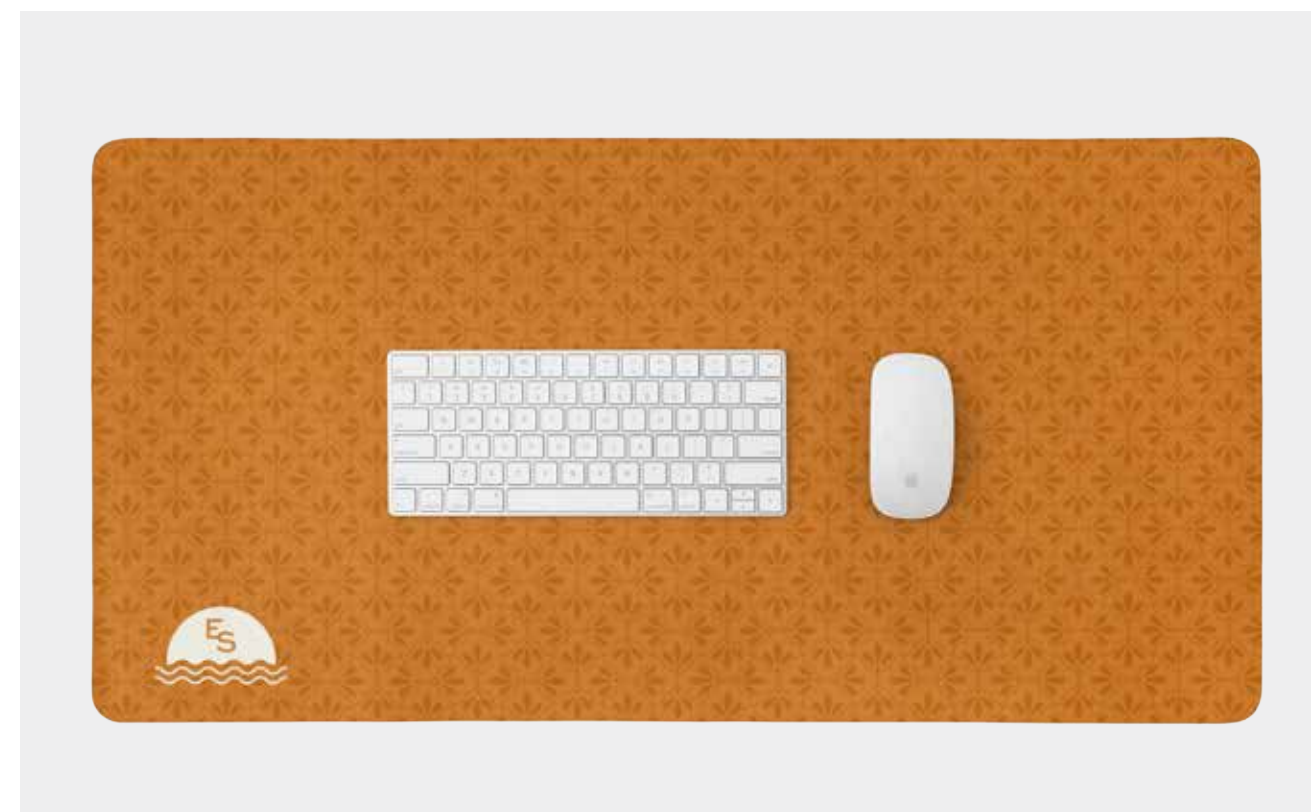

NEW

Full-Color LVL Desk Mat

A classic desk accessory takes on a modern makeover with this full-color, LVL Desk Mat. Crafted from luxurious vegan leather, this stylish desk mat protects your workspace from marks and stains.

Starting at **$19.98^(R)** @ 250 qty

20 Working Days

Full Color

250 MOQ

Base Price Includes: Full-color vegan leather desk mat with tan suede-like backing and full-color strap. Bulk packaged.