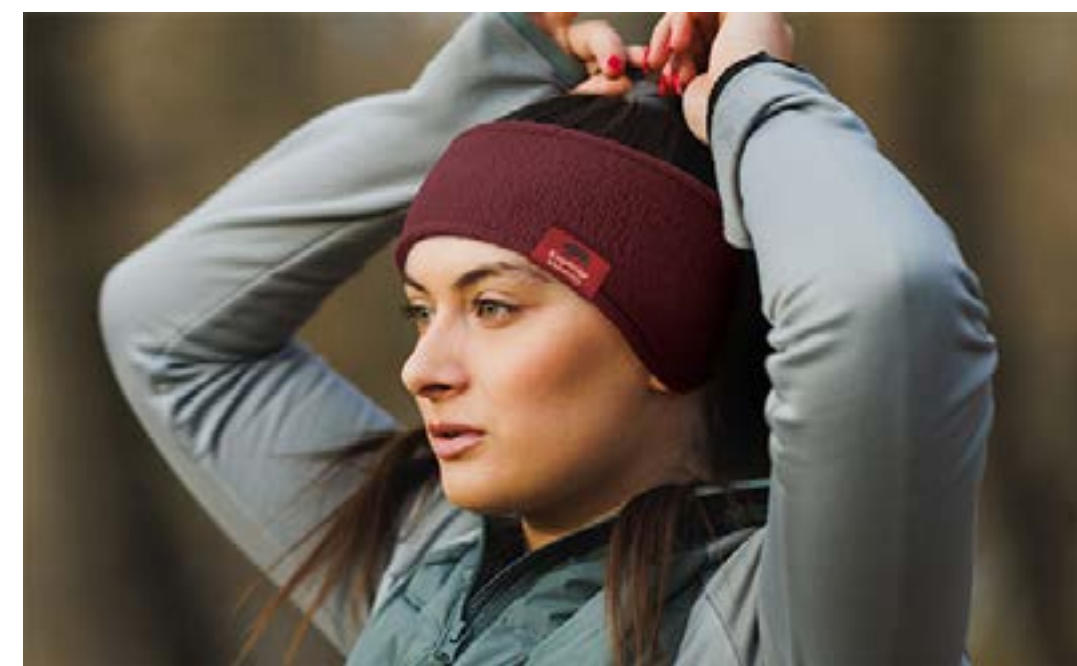

Fleece Ear Warmers $9.82^(R) @ 250 qty

Upgrade your cold-weather gear with our fully customizable Fleece Ear Warmer, designed to keep you cozy during outdoor activities. Available in recycled polyester with decoration options like vegan leather patches and embroidery, it's the perfect blend of style and function for active lifestyles.

27 Working Days Pantone-Matched 250 MOQ

Base Price Includes: PMS-Matched Fleece Ear Warmer with Choice of Embroidery (up to 4 Sq In), Woven Patch (up to 7 Sq In), or Woven Tag. Bulk packaged.