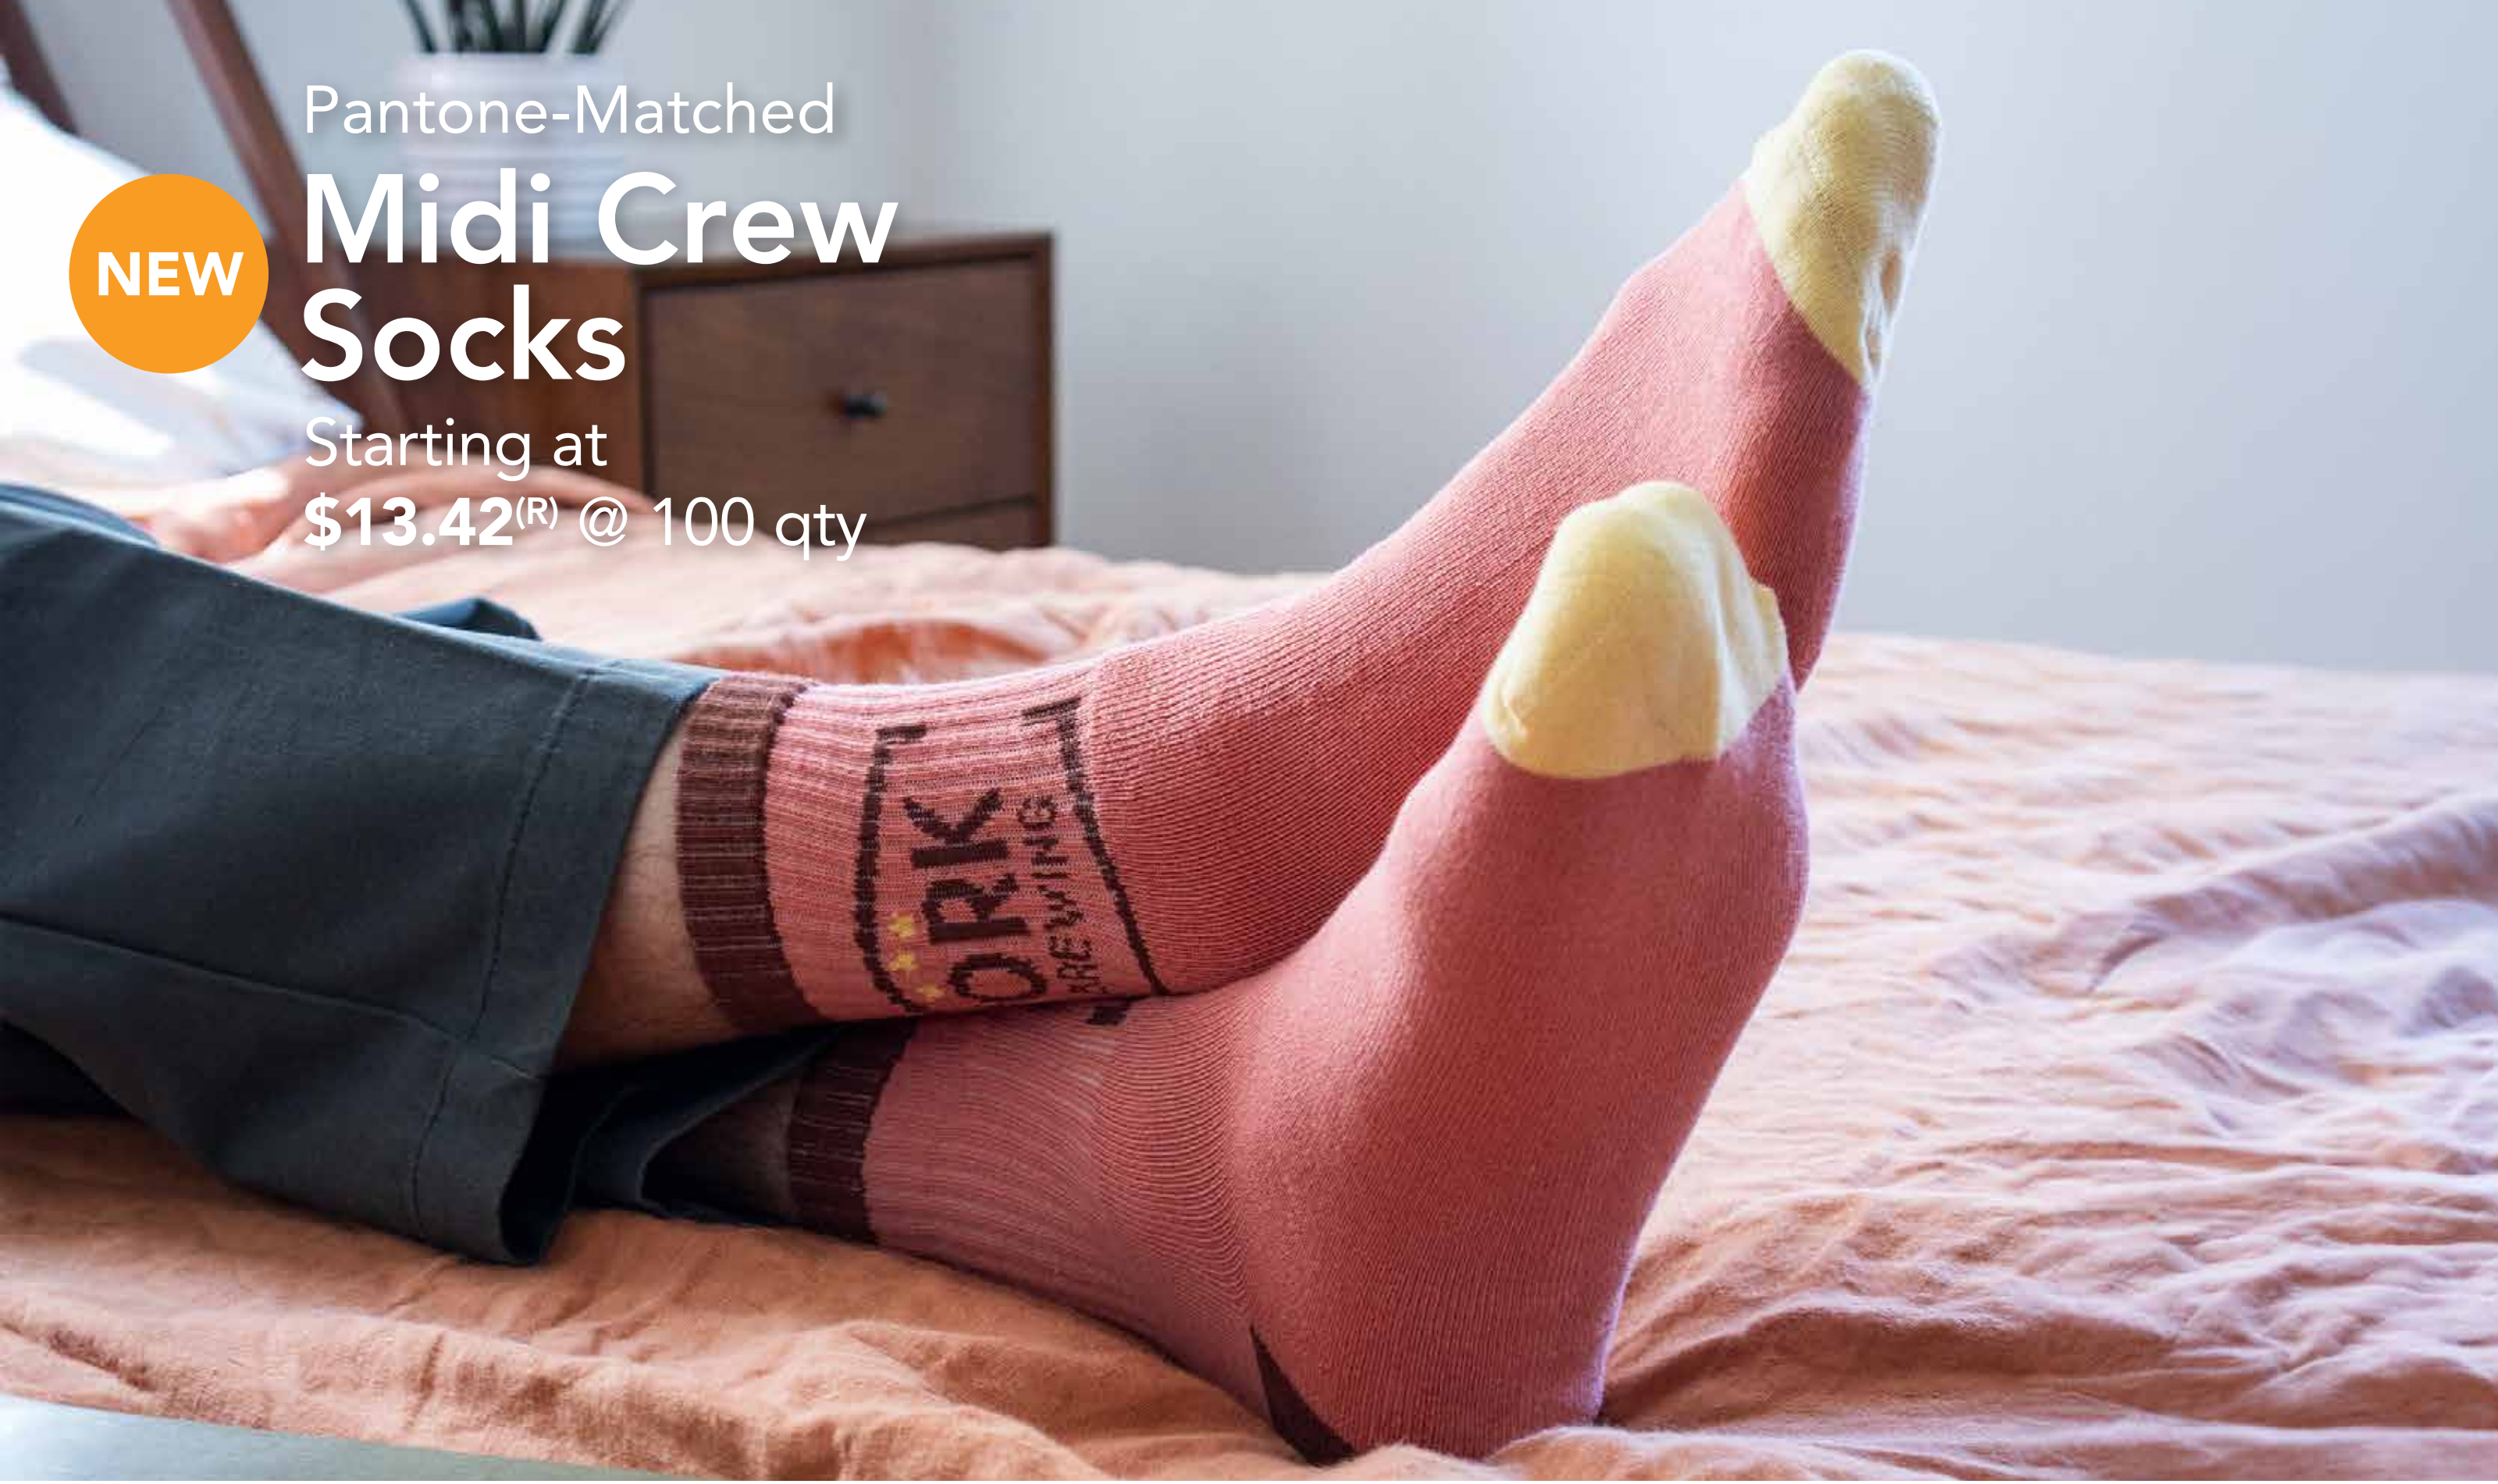

NEW

Pantone-Matched Midi Crew Socks

Starting at
$13.42^(R) @ 100 qty

Embrace the latest trend with our Midi Crew Socks, customizable with up to six colors total - three PMS-matched colors and three stock colors. With the option for retail packaging add-ons, they're perfect for the trend-savvy customer.

25 Working Days
Pantone Matched
100 MOQ

Base Price Includes: One pair of one size fits all ribbed socks with woven-in, jacquard design up to 3 PMS colors, 6 colors total, same design on left and right sock. Bulk packaged with each pair swift tacked.

NEW