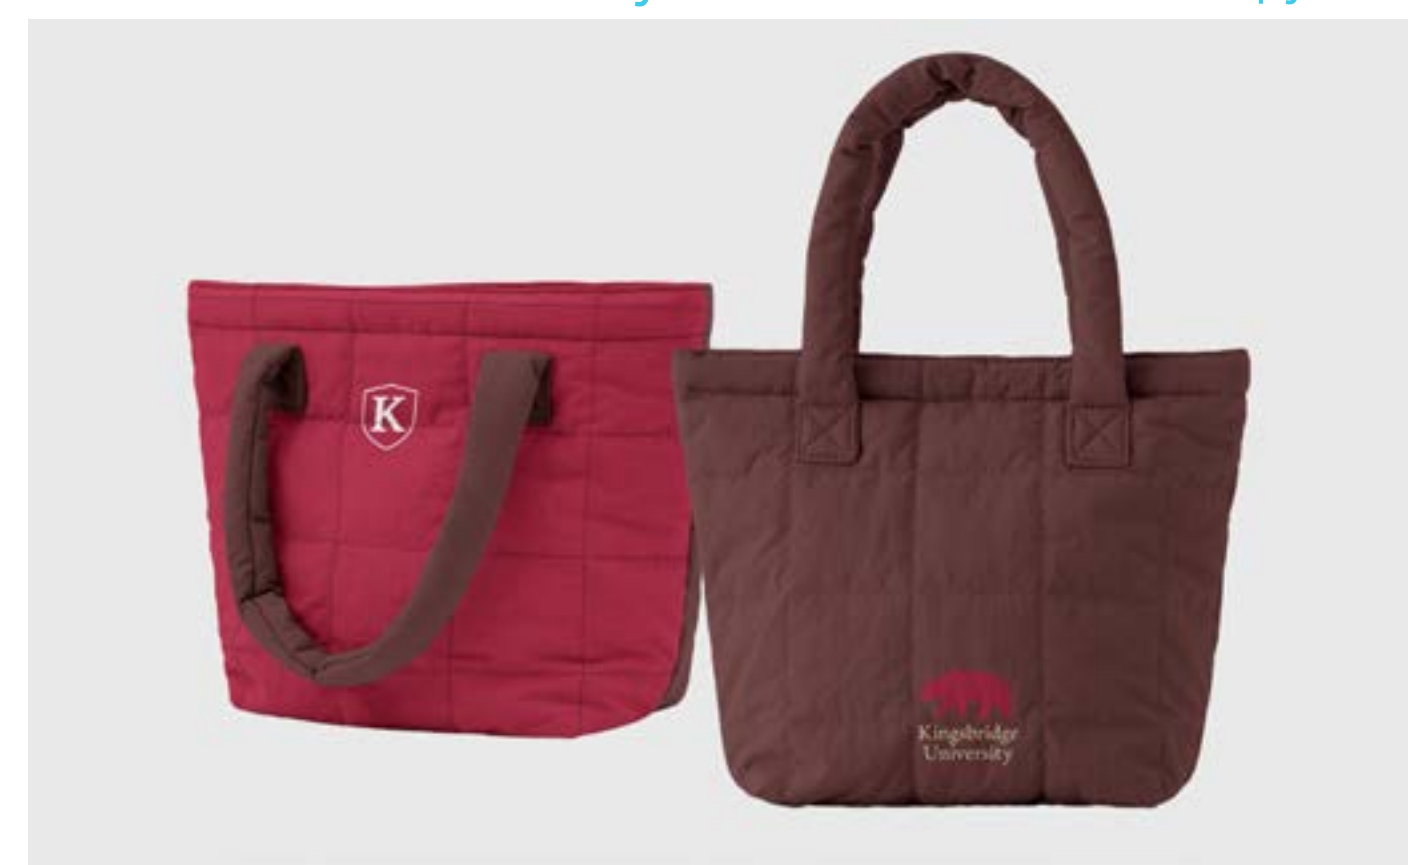

Small Quilted Puffy Tote **$30.00^(R)** @ 100 qty