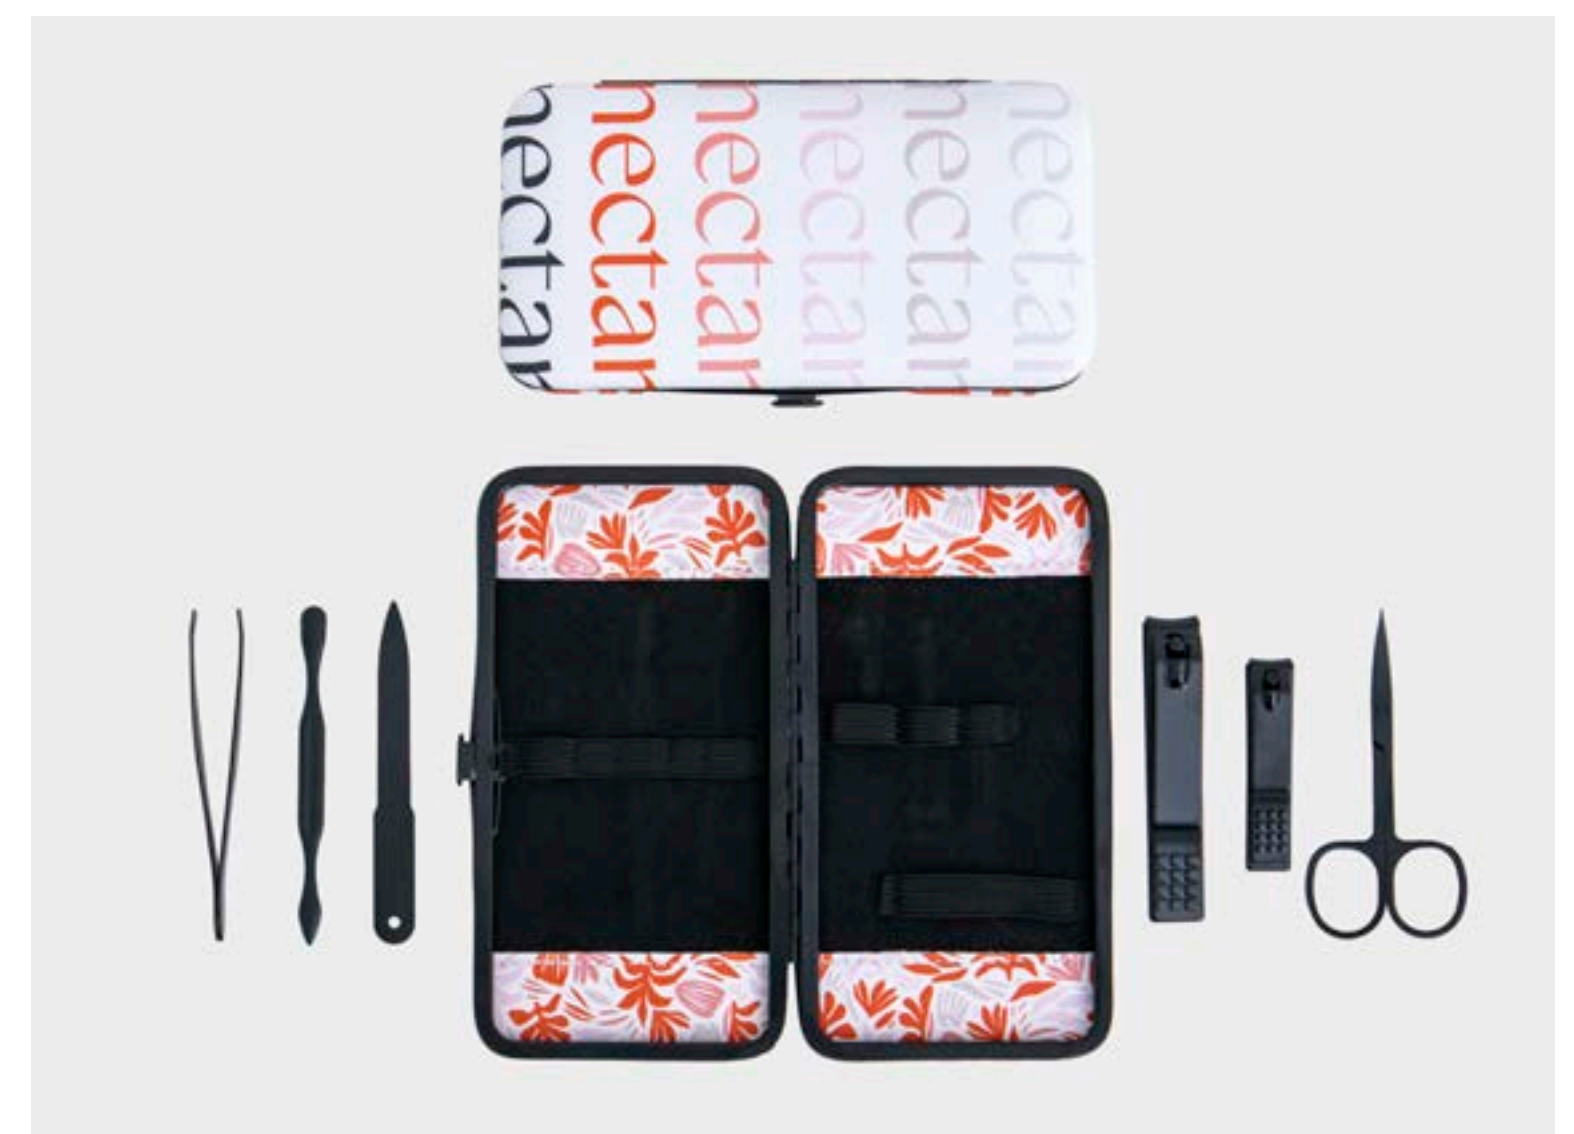

TSA-approved and totally customizable, the LVL Personal Care Kit takes your brand on the go in style.

20 Working Days

Full Color

100 MOQ

Base Price Includes: Full-Color Vegan Leather Personal Care Kit with Tweezers, Two Nail Clippers, Scissors, Nail File, and a Cuticle Tool. Bulk Packaged.