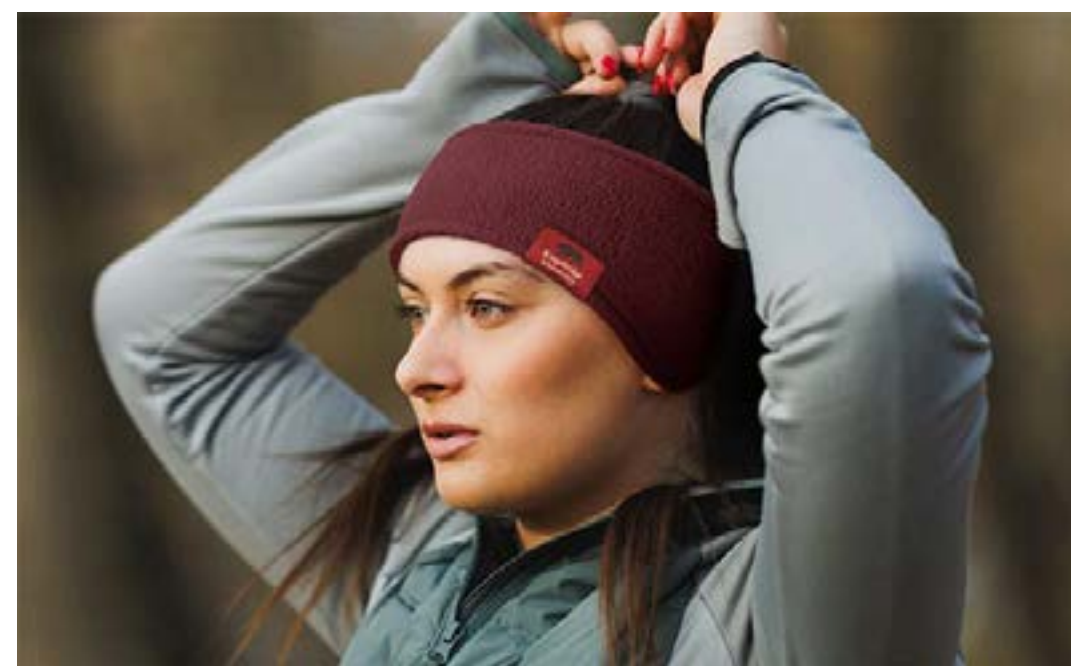

Fleece Ear Warmers $9.82^(R) @ 250 qty

Upgrade your cold-weather gear with our fully customizable Fleece Ear Warmer, designed to keep you cozy during outdoor activities. Available in recycled polyester with decoration options like vegan leather patches and embroidery, it's the perfect blend of style and function for active lifestyles.

27 Working Days Pantone-Matched 250 MOQ

Base Price Includes: PMS-Matched Fleece Ear Warmer with Choice of Embroidery (up to 4 Sq In), Woven Patch (up to 7 Sq In), or Woven Tag. Bulk packaged.